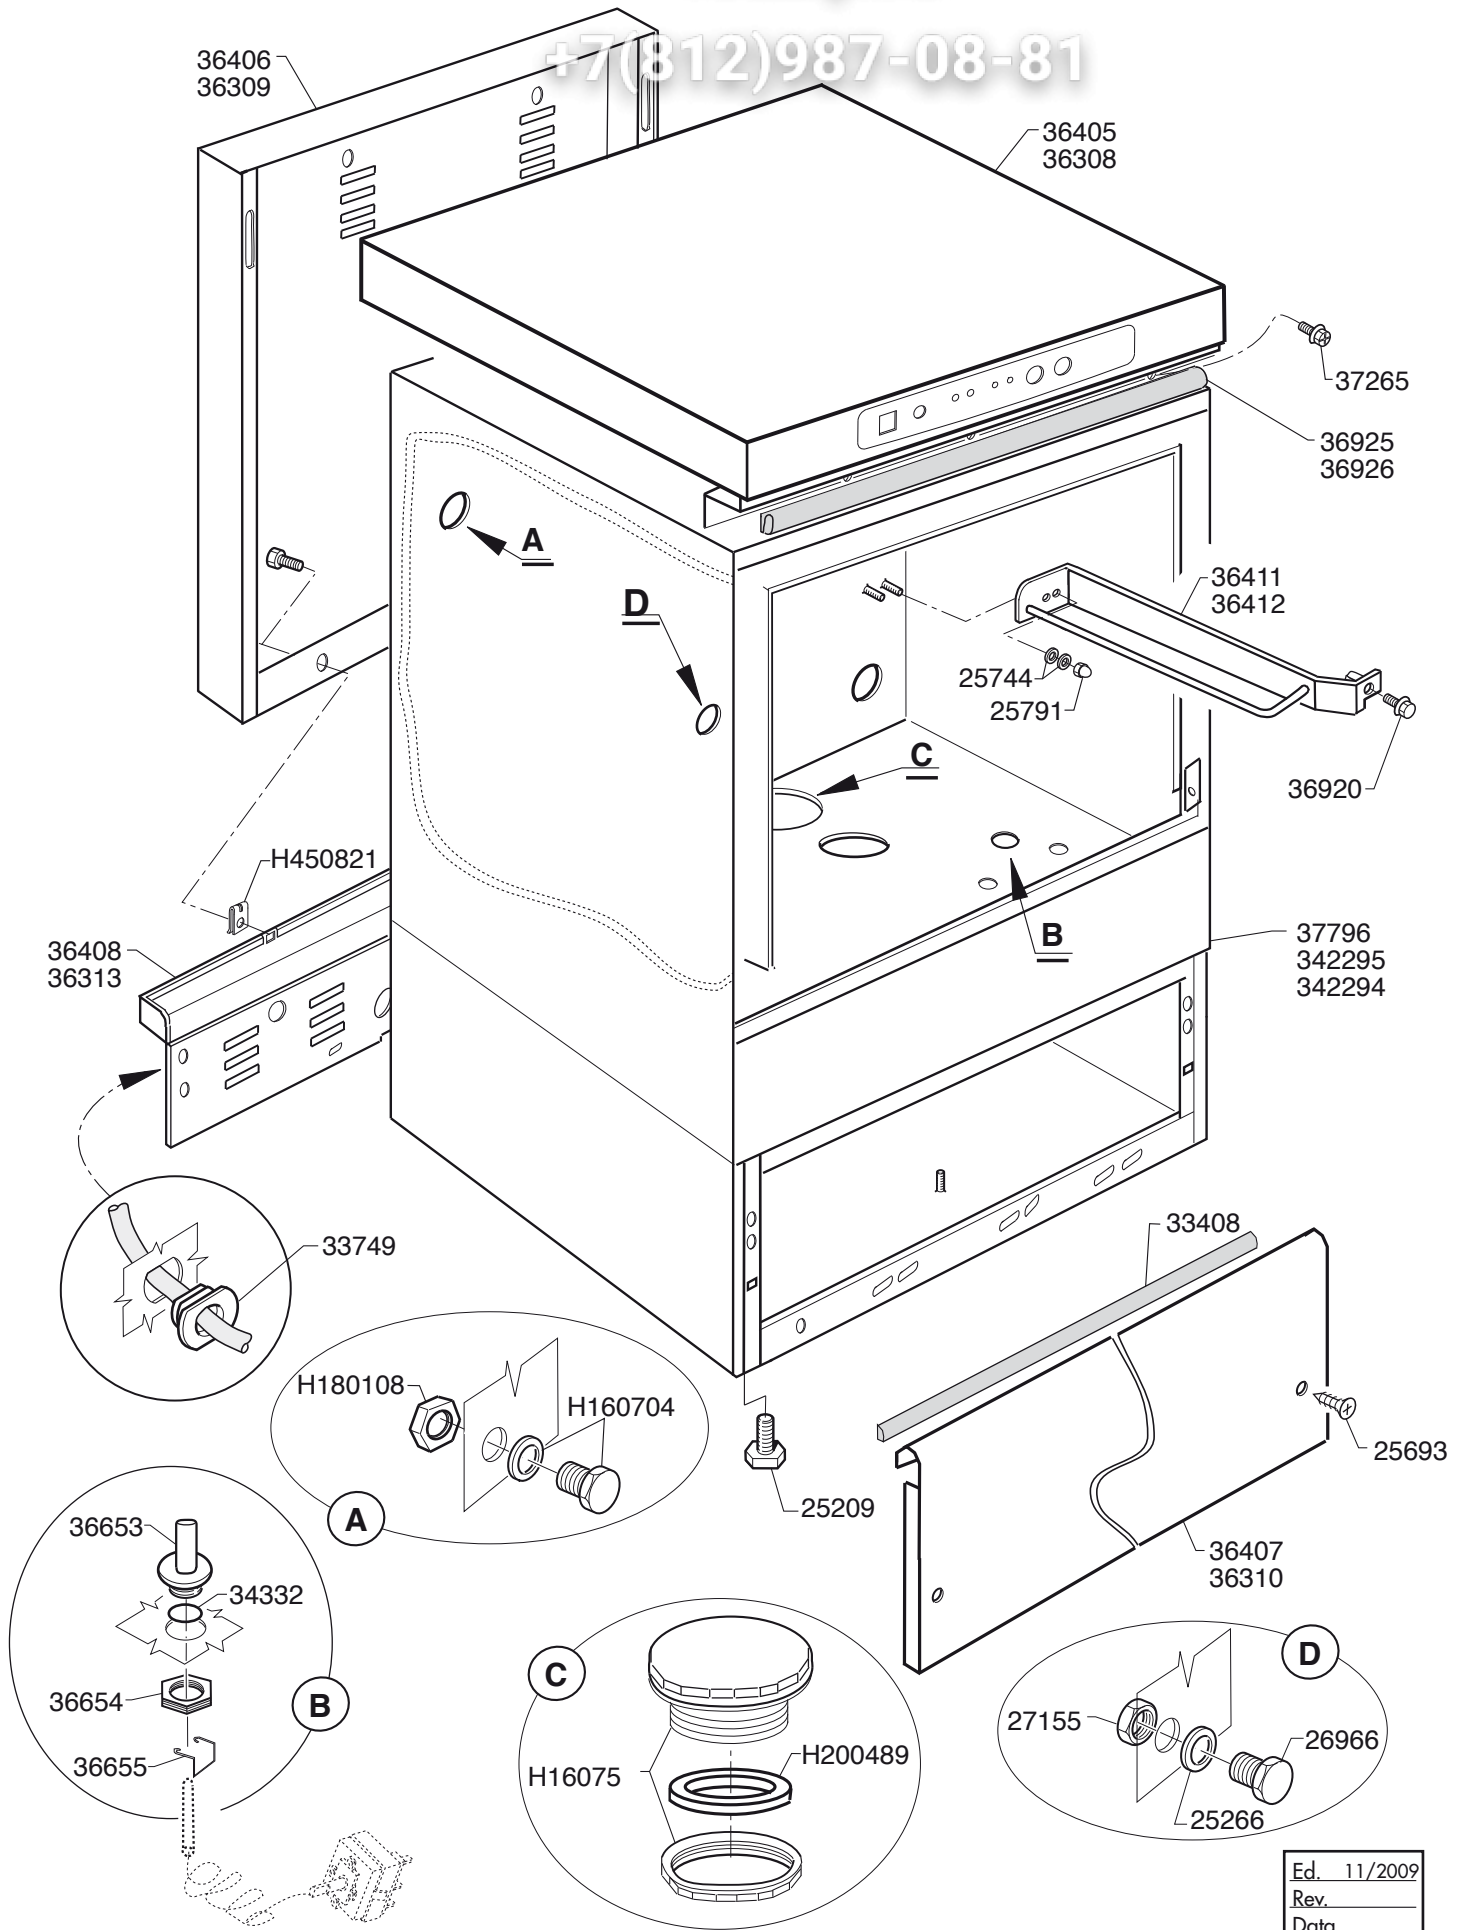

3rd Generation
vsezip.ru

+7(812)987-08-81