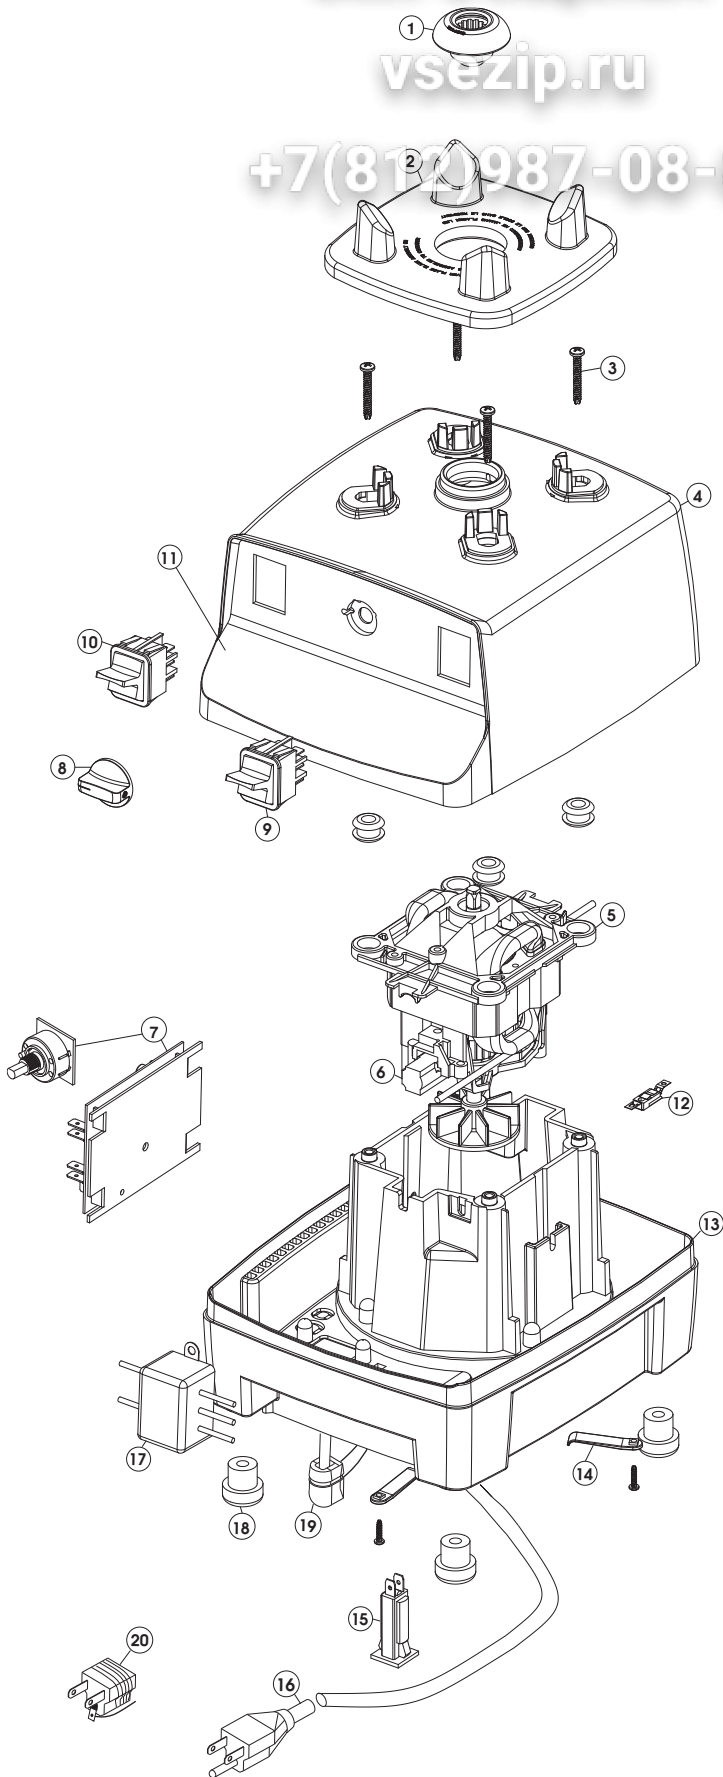

# Drink Machine Variable Speed Parts List – 100V (Japan), 120V, 120V (Taiwan), 120V EMC (Taiwan), 220/240V

NO.	NEW PART NO.	OLD PART NO.	DESCRIPTION	VOLTAGE	QTY./PACK
1	891	891	Drive Socket Assembly	All	1
1	15546	15546	Drive Socket Assembly (Set of 2)	All	2
1	15547	15547	Drive Socket Assembly (Set of 5)	All	5
2	791	791	Centering Pad	All	1
3	15726	FST102	Upper Shell Retainer Screws (4)	All	4
4	15757	PLS107	Upper Base Shell - Grey	All	1
4	15728	PLS111	Upper Base Shell - Black	All	1
5	15674	ASY154	Variable Speed Motor Assembly	220/240V	1
5	15676	ASY143	Variable Speed Motor Assembly*	220/240V	1
5	15670	ASY131	Variable Speed Motor Assembly	100/120/120V EMC	1
6	764	764	Brush Replacement Kit	All	2
7	15763	CTL111	Speed Control Circuit Board & Rotary Switch	220/240V	1
7	15762	CTL103	Speed Control Circuit Board & Rotary Switch	100/120/120V EMC	1
8	15732	PLS207	Control Knob	All	1
9	15758	CTL104	On/Off Switch	All	1
10	15764	CTL105	High/Low Switch - Variable	All	1
11	LBL102	LBL102	Variable Speed Drink Machine Label	All	1
12	824	824	Thermal Protector Kit	100/120/120V EMC	1
NOT SHOWN	15515	15515	Thermal Switch Assembly Kit*	220/240V	1
13	15760	ASY101	Base Frame Assembly	All	1
14	793	793	Cord Retainer Clip & Screw	All	4
NOT SHOWN	15759	CTL109	Power Resistor*	220/240V	1
NOT SHOWN	15761	CTL112	Circuit Breaker*	220/240V	1
15	15735	CTL151	Circuit Breaker	220/240V	1
16	By Country	By Country	Power Cord	220/240V	1
16	15756	WIR100	Power Cord	120V	1
16	15737	PLG117	Power Cord	100V	1
16	15738	PLG133	Power Cord	120V EMC	1
17	15739	CTL509	EMI Filter	220/240V	1
17	15740	CTL131	EMI Filter	100V	1
17	15741	CTL515	EMI Filter	120V EMC	1
18	794	794	Rubber Feet (4)	All	4
19	15742	FST815	Power Cord Strain Relief	220/240V	1
19	15743	CON800	Power Cord Strain Relief	100/120/120V EMC	1
20	15745	CTL125	Japanese Adapter	100V	1
NOT SHOWN	15748	n/a	Base Frame Channel (3)	All	3

\*Machines before Serial No. 000768A059210356