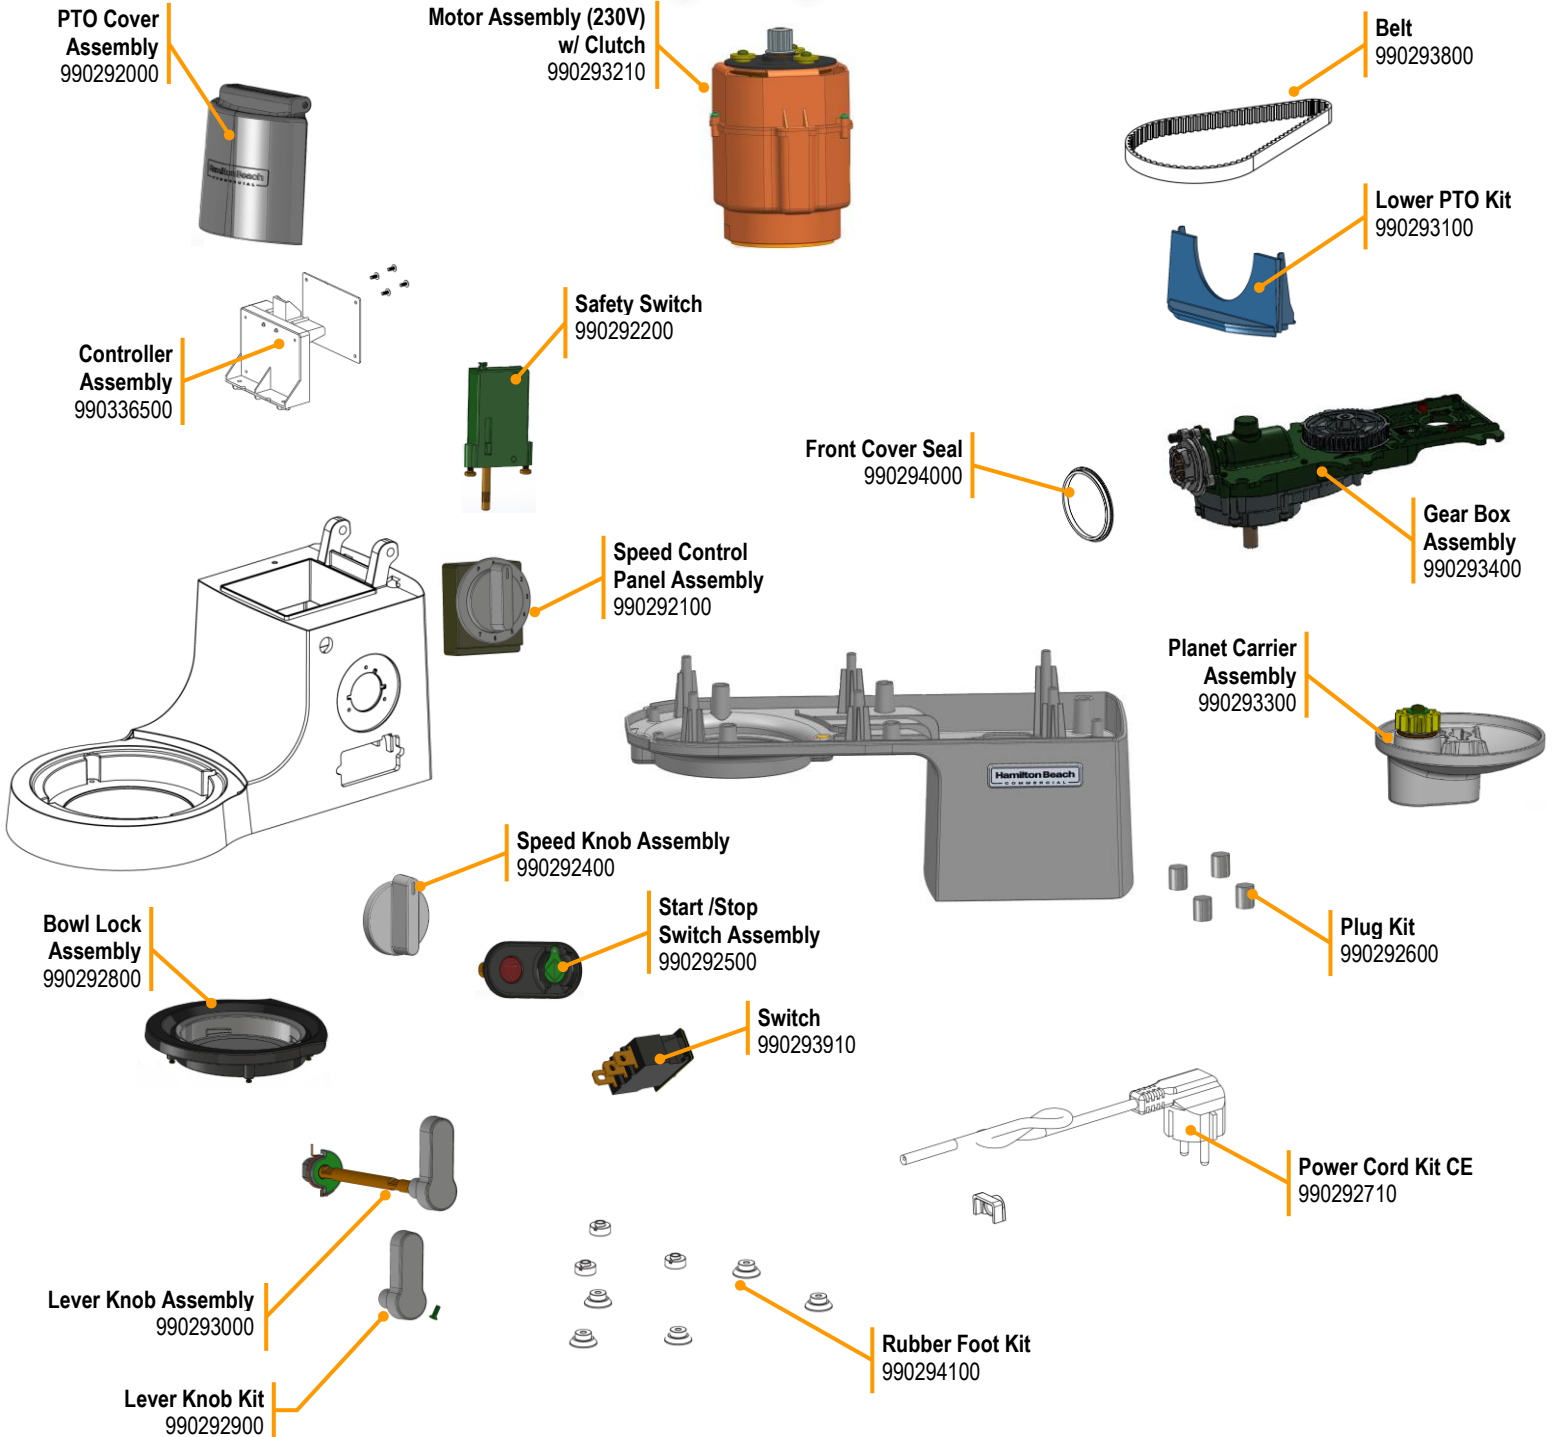

# Parts and Accessories Diagram

## Model CPM800-CE (230V)

**PROPRIETARY RIGHTS NOTICE** This document and all information contained within it is the property of Hamilton Beach Brands, Inc. (HBB). It is confidential and proprietary and has been provided to you for a limited purpose. It must be returned or destroyed upon request. Disclosure, reproduction or use of this document and any information contained within it, in full or in part, for any purpose is forbidden without the prior written consent of HBB. No photographs may be taken of any article fabricated or assembled from this document without the prior written consent of HBB.

**Replacement Parts**  
+7(812)987-08-81

<p>Hamilton Beach 4421 Waterfront Drive Glen Allen, VA 23060</p>	Revision Description: Create new CARE part.					
	Request Number:	DOC10184	Revision Date:	09/05/2019	Approved by:	DOC10184
	Issue Code(s):		Page:	1 of 2	Document #:	540097100
					Rev:	E

## Parts and Accessories Diagram Model CPM800-CE (230V)

**PROPRIETARY RIGHTS NOTICE** This document and all information contained within it is the property of Hamilton Beach Brands, Inc. (HBB). It is confidential and proprietary and has been provided to you for a limited purpose. It must be returned or destroyed upon request. Disclosure, reproduction or use of this document and any information contained within it, in full or in part, for any purpose is forbidden without the prior written consent of HBB. No photographs may be taken of any article fabricated or assembled from this document without the prior written consent of HBB.