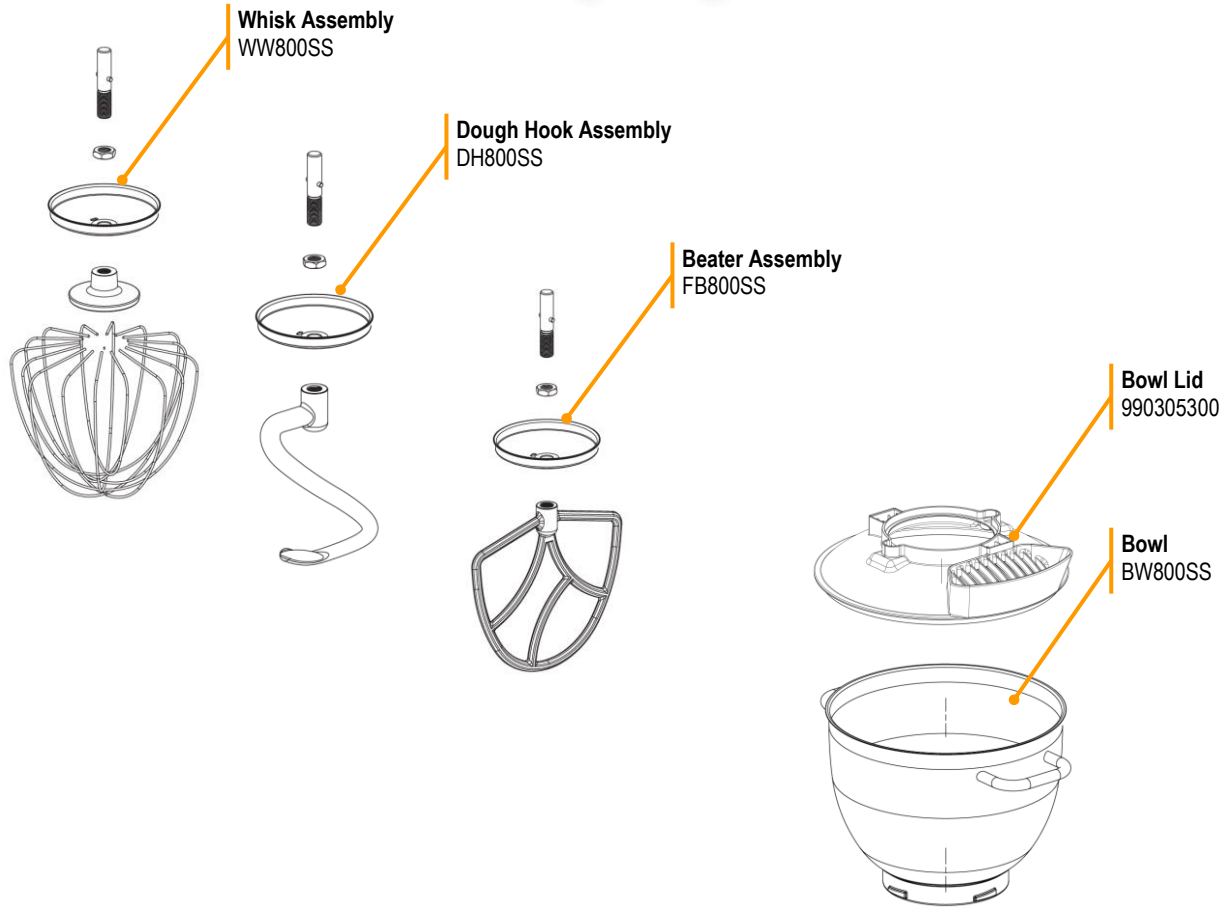

Parts and Accessories Diagram Model CPM800-CE (230V)

PROPRIETARY RIGHTS NOTICE This document and all information contained within it is the property of Hamilton Beach Brands, Inc. (HBB). It is confidential and proprietary and has been provided to you for a limited purpose. It must be returned or destroyed upon request. Disclosure, reproduction or use of this document and any information contained within it, in full or in part, for any purpose is forbidden without the prior written consent of HBB. No photographs may be taken of any article fabricated or assembled from this document without the prior written consent of HBB.

+7(812)987-08-81

  4421 Waterfront Drive Glen Allen, VA 23060	Revision Description:	Create new CARE part.						
	Request Number:	DOC10184	Revision Date:	09/05/2019	Approved by:	DOC10184		
	Issue Code(s):		Page:	2 of 2	Document #:	540097100	Rev:	E