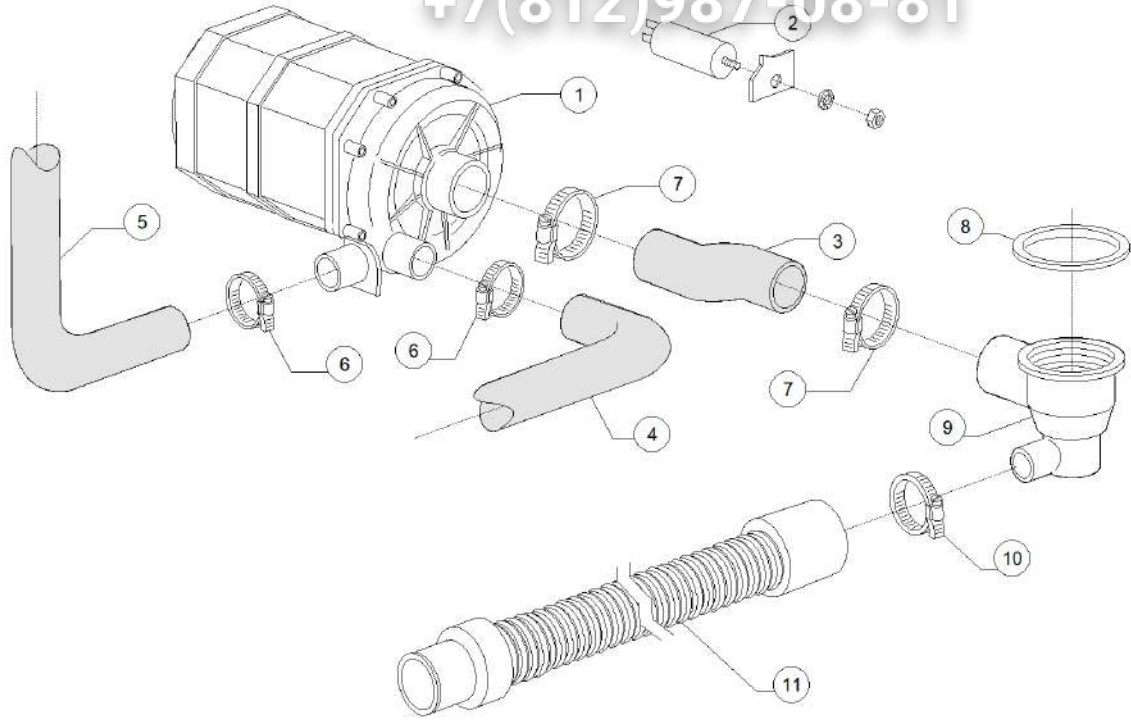

Pos.	Code	Descrizione	Description
1	DW150914	POMPA HP0.7 TIPO 50 230V.50Hz CON F	PUMP HP0.7 230V/50HZ
2	DW15081	CONDENSATORE 12.5 uF.	12,5 UF CONDENSER
3	DW25032/A	MANICOTTO ASPIRAZ.GS50 DIAM.60/50	SUCTION PIPE COUPLING
4	DW560014	TUBO MANDATA POMPA TORR.INF.LAV T.6	PUMP/LOWER WASH TURRET DELIVERY PIPE
5	DW150048/A	TUBO MANDATA SUP. GS50	TOP DELIVERY PIPE GS50
6	DW11806	FASCETTE AISI 430 25/40	CLAMP 25/40 AISI 430
7	DW11824	FASCETTA AISI 430 50-70	CLAMP 50/70 AISI 430
8	DW80208	GUARNIZIONE RAMPA LP2 DIAM.95X75X3	RISER GASKET D.95X75X3 (MIN. 2 PCS)
9	DW500606	POZZETTO CON SCARICO LATERALE DX	RIGHT SIDE SCRAP TRAY
10	DW11807	FASCETTE AISI 430 12/22	CLAMP 12/22 AISI 430
11	DW10727	CANNA SCARICO mt.1.5 D.24 PICCOLA	DRAIN HOSE 1,5MT D.24
12	DW15080	PREMISTOPA+CONTROFACCIA	ROTATING SEALS
13	DW7130	#GUARNIZIONE OR POMPA	OR PUMP O-RING (MINIMUM 2 PIECES)
14	DW16182	#CHIOCCIOLA POMPA HP0.5 D.50X30	SCROLL
15	DW15079/F	GIRANTE POMPA HP0.70 D.91C. GS50	PUMP ROTOR 0,70HP D.91