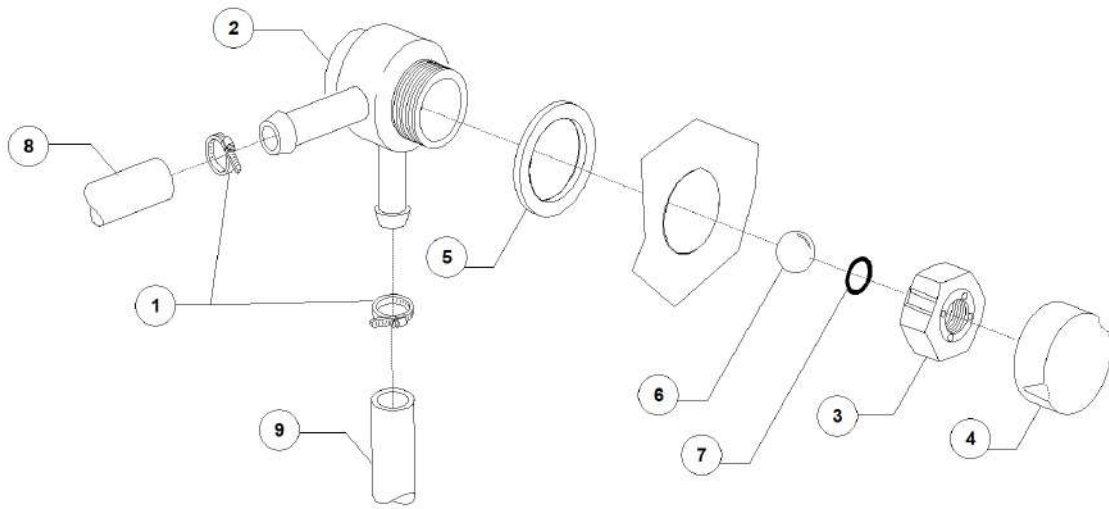

Pos.	Code	Descrizione	Description
1	DW11807	FASCETTE AISI 430 12/22	CLAMP 12/22 AISI 430
2	DW15280	CORPO CENTRALE VALVOLA DVGW 07	DRAIN VALVE CENTER BODY
3	DW15281	DADO VALVOLA DVGW 07	VALVE NUT
4	DW15282	COPRI DADO VALVOLA DVGW 07	VALVE NUT COVER
5	DW15283	GUARNIZIONE VALVOLA DVGW 07	VALVE GASKET
6	DW15284	"SFERA 5/8" VALVOLA DVGW 07"	"5/8" BALL FOR DVGW VALVE 07"
7	DW15285	GUARNIZIONE OR 115 KTW VALVOLA DVGW 07	O-RING 115 KTW
8	DW14506	TUBO GOMMA DIAM 9,5X16 EPDM	9,5X16 EPDM RUBBER PIPE
8	DW2907351	TUBO GOMMA EPDM 11,5X19	11,5X19 EPDM RUBBER PIPE
9	DW14506	TUBO GOMMA DIAM 9,5X16 EPDM	9,5X16 EPDM RUBBER PIPE
9	DW2907351	TUBO GOMMA EPDM 11,5X19	11,5X19 EPDM RUBBER PIPE
9	DW2907353	TUBO GOMMA ACQUA POTABILE 13X21	13X21 POTABLE WATER RUBBER PIPE