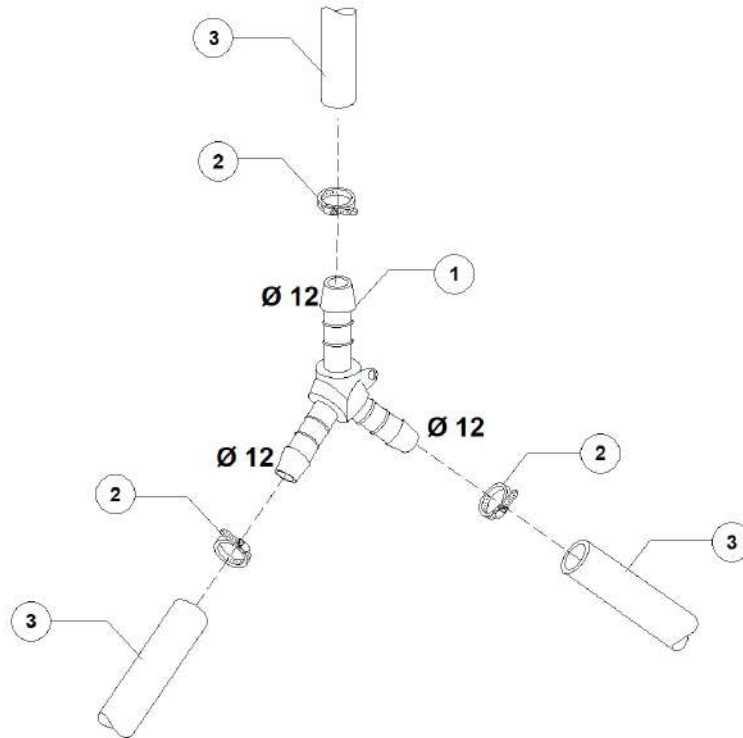

METOS LUX 60 EL PS XP DDE 380-400/3N/50 - DWD1009064 - 3 ways connection - DW029E

Pos.	Code	Descrizione	Description
1	DW540091	DERIV. 3VIE Y D12 PLASTICA	PLASTIC Y-PIECE D.12
2	DW11807	FASCETTE AISI 430 12/22	CLAMP 12/22 AISI 430
3	DW2907351	TUBO GOMMA EPDM 11,5X19	11,5X19 EPDM RUBBER PIPE