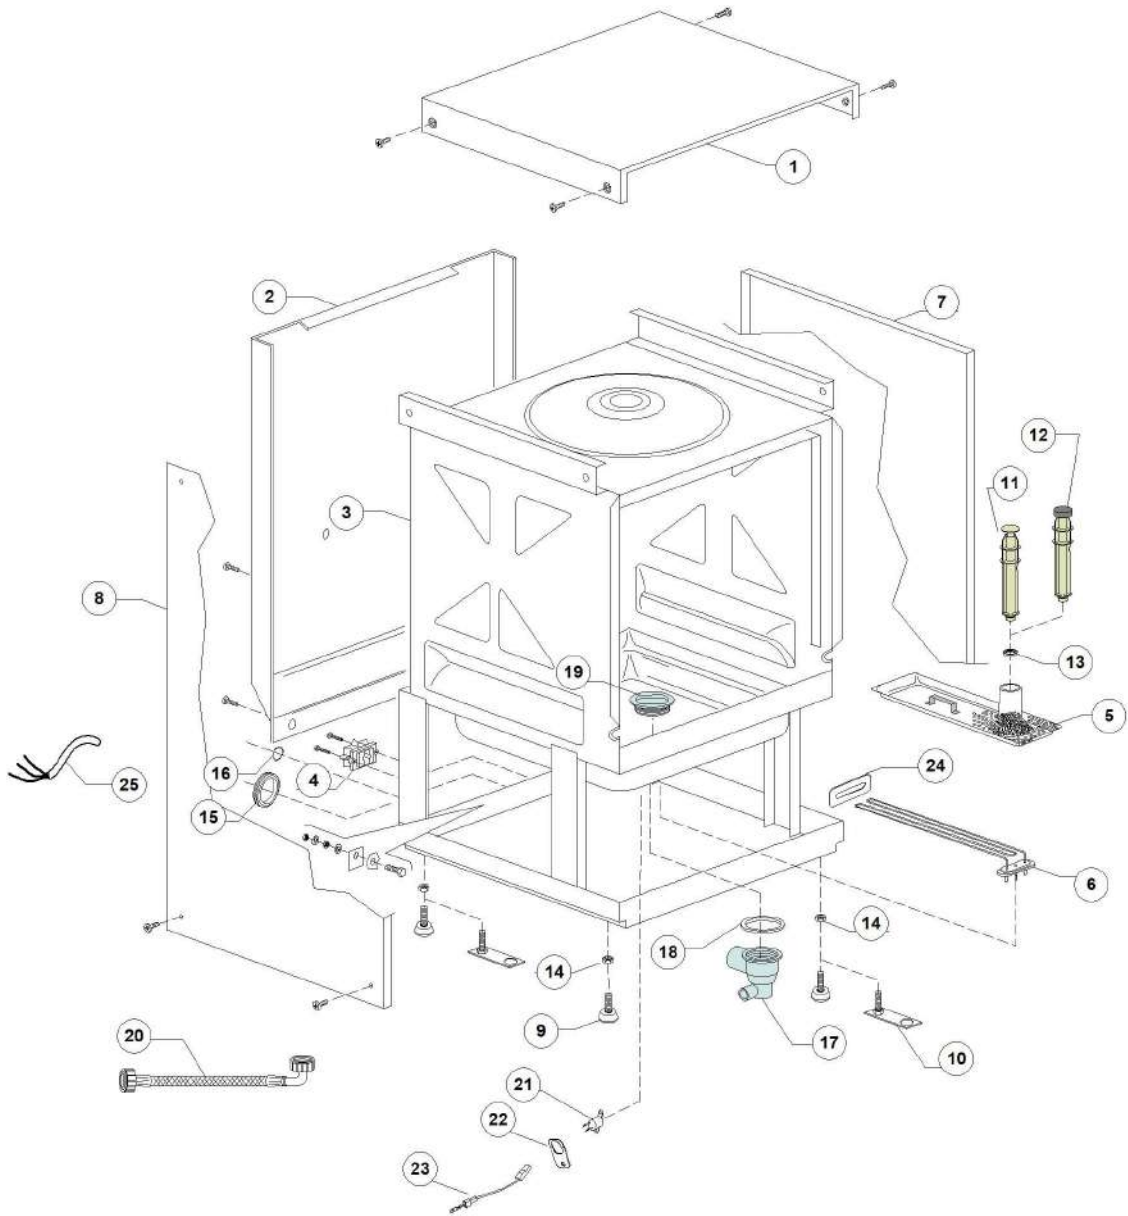

Pos.	Code	Descrizione	Description
1	DW560917	COPERCHIO ESTERNO FRONTALE INOX TEK	COVER T6.0
2	DW560919	#SCHIENALE TEKNO 6.0	BACK PANEL T6.0
3	DW560900	#CARROZZERIA TEKNO 6.0	BODYWORK TEKNO 6.0
4	DW15065/A	FISSACAVO PER VITI AUTOF (NR.2x11007)	CABLE-FASTENER WITH SCREW
5	DW560925	ASSIEME FILTRO SUPERFICE VASCA T.6	TANK SURFACE FILTER
6	DW150047	RESIST.2700/2940W 230/240V 1	2700/2940W 230/240V 1 HEATING ELEM.
7	DW560914	FIANCO DX TEKNO 6.0	RIGHT SIDE T6.0
8	DW560915	FIANCO SX TEKNO 6.0	LEFT SIDE T6.0
9	DW10786	PIEDINO M10X35 DIAM.30 NERO	M10X35 D.30 BLACK FOOT
12	DW560020	TROPPOP.CON TAPPO D'ARIA TEKNO 6 PS	OVERFLOW PIPE WITH AIR PLUG TEKNO 6.0 PS
13	DW13021	GUARNIZIONE DEM 40 PER TROPPOPP. GS	OVERFLOW PIPE GASKET DEM 40 (MIN. 2 PCS)
14	DW11711	DADO M10 ZINCATO DIN934	ZINC PLATED NUT M10 (MIN. 20PCS)
15	DW13317	PASSACAVO D.40 IN GOMMA RB38	RUBBER FAIRLEAD D.40 RB38 (MIN. 2 PCS)
16	DW13323	PASSACAVO IN GOMMA D.13	RUBBER FAIRLEAD D.13 (MIN. 2 PCS)
17	DW500606	POZZETTO CON SCARICO LATERALE DX	RIGHT SIDE SCRAP TRAY
18	DW80208	GUARNIZIONE RAMPA LP2 DIAM.95X75X3	RISER GASKET D.95X75X3 (MIN. 2 PCS)
19	DW500601	GHIERA PER POZZETTO	RING NUT
20	DW10900001	CANNA CARICO GROSSA M 1,5 EN61770	LOAD PIPE M 1,5 EN61770
24	DW250043	PIASTRINA RESISTENZA VASCA	TANK HEATING ELEMENT PLAQUE
25	DW15118	CAVO ALIMENTAZIONE 5x2,5x2500	CABLE 5x2,5x2500