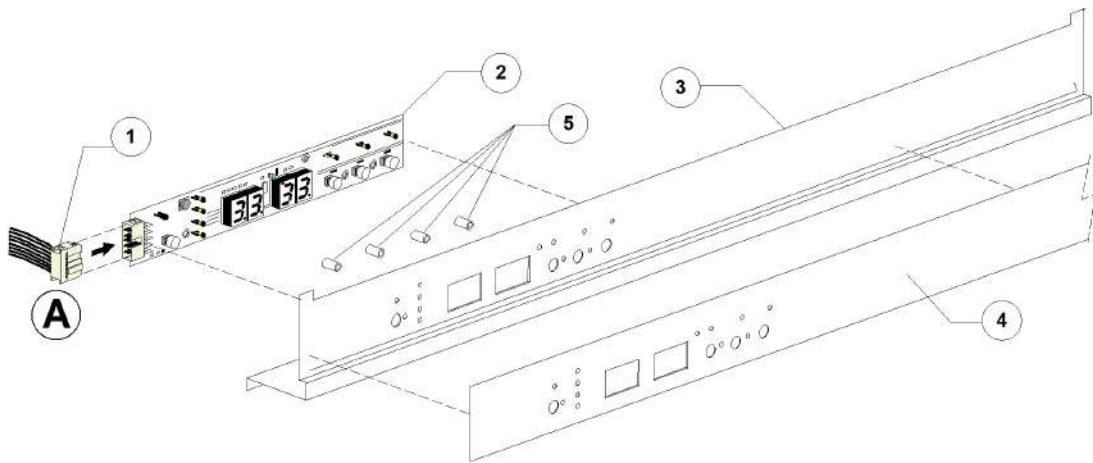

Pos.	Code	Descrizione	Description
1	DW50582	"PIATTINA MULTIFILO "F10p" L2300"	RIBBON CABLE F10p L2300
2	DW50581	"PULSANTIERA A MEMBRANA "ELITE""	PUSH BUTTON PANEL ELITE
3	DW560967	PANNELLO COMANDI LUX 60-61 EL.	CONTROL PANEL LUX 60-61 EL.
4	DW560968/A	"MOST.TAS.MEM.LUX60-85"ELITE"FULL NEUTRA"	CONTROL OVERLAY NEUTRAL BLUE
5	DW50561	DIST. SCHEDE ELETTR. 2009 D.8X10	MAINBOARD SPACER D.8X10