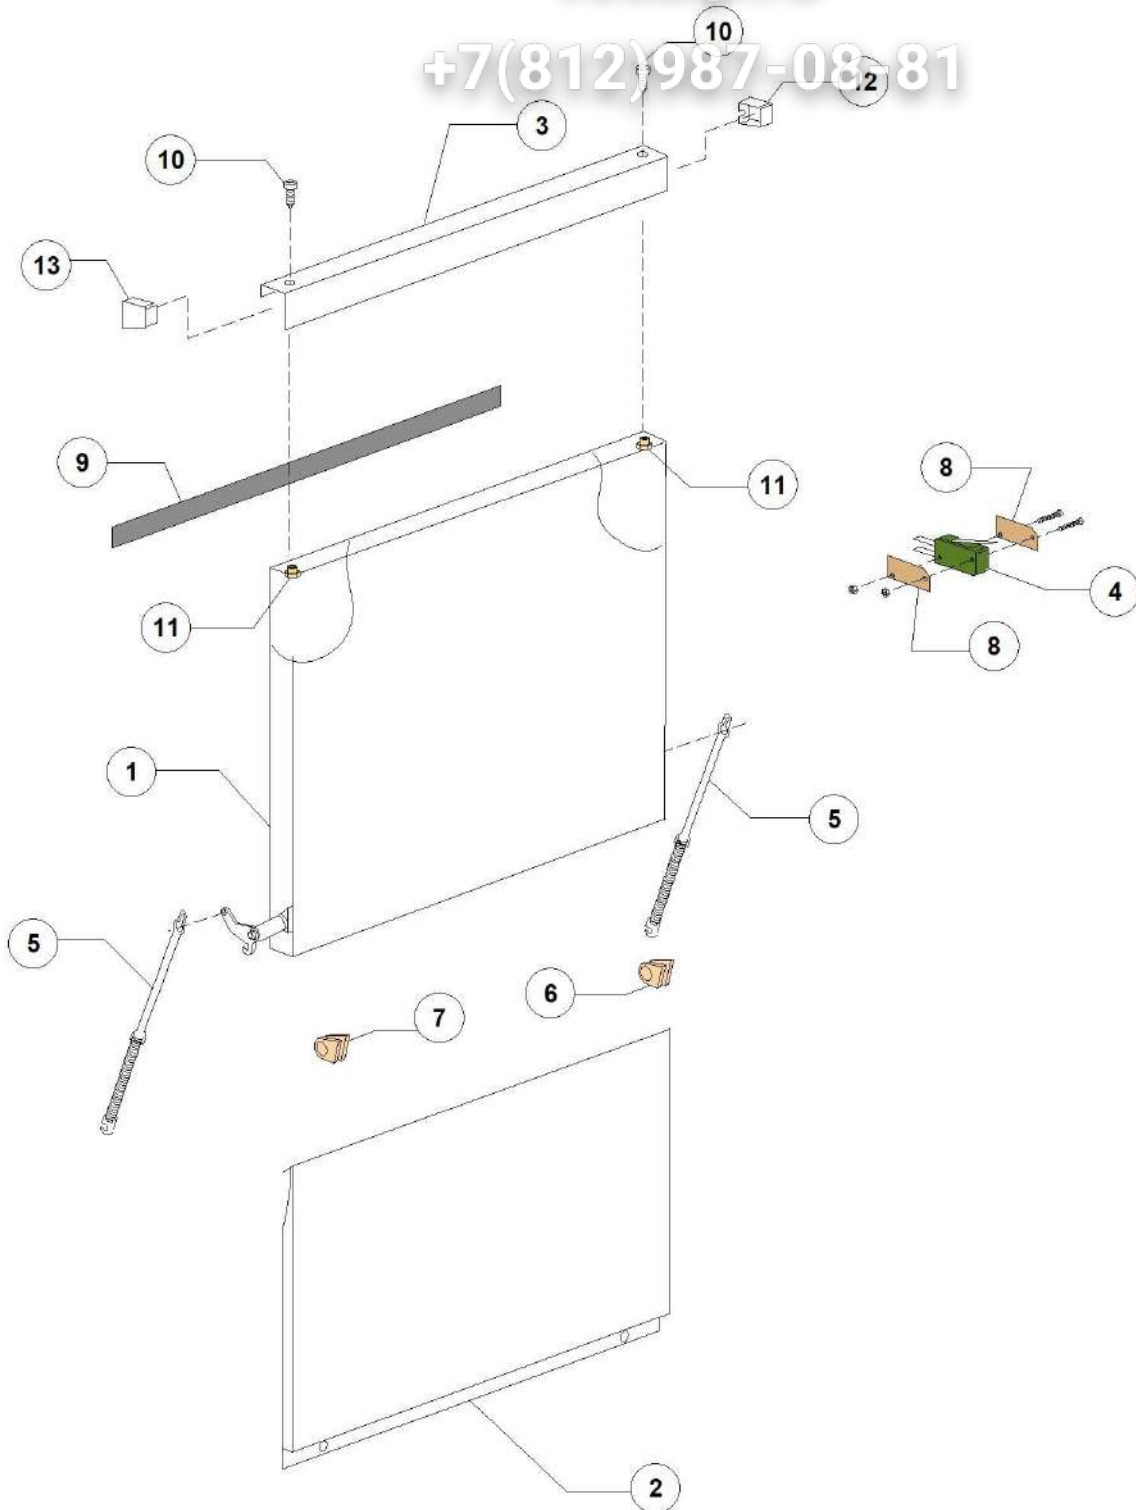

Pos.	Code	Descrizione	Description
1	DW560963	#PORTA (SENZA MANIGLIA) T.6	DOOR T6.0
2	DW560920	SOTTOPORTA TEKNO 6.0	FRONT PANEL TEKNO6
3	DW560965/N	MANIGLIA LUX60-61 NEUTRA (N)	S/S HANDLE LUX60/61 NEUTRA
4	DW10704	MICRO 16A SICUREZZA PORTA	DOOR MICROSWITCH
5	DW560003	MOLLA SPORTELLO TEK6 FILO 1,7 DE12	DOOR SPRING
6	DW560006	GOMMINO DX PER CERNIERA PORTA TEK.6	DOOR HINGE RIGHT RUBBER LOCK (MIN. 2PCS)
7	DW560007	GOMMINO SX PER CERNIERA PORTA TEK.6	DOOR HINGE LEFT RUBBER LOCK (MIN. 2PCS)
8	DW10770	ISOLANTE PER MICROSWITCH	DOOR MICROSWITCH INSULATION (MIN. 3PCS)
9	DW560021	PROFILO GUARNIZIONE PORTA T.6 E T.4	PROFILE FOR DOOR SEAL
10	DW11220	VITE INOX M4X12 BOSSARD BN5952	M4X12 S/S SCREW BN5952
11	DW11226	"DADO HS A1 M4-10 INOX "INTENSE"	S/S NUT M4