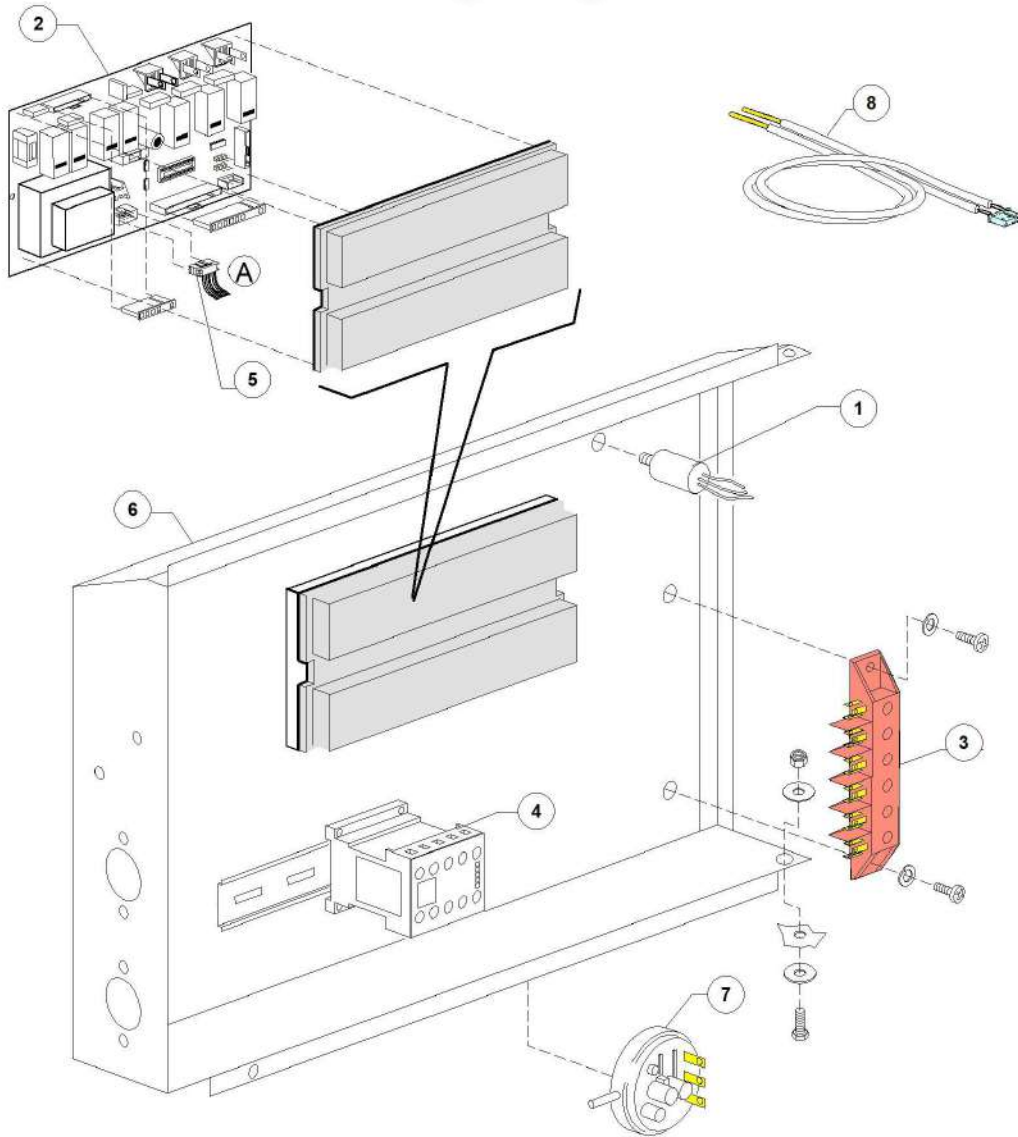

Pos.	Code	Descrizione	Description
1	DW15149	FILTRO ANTIDIS.F3 (CX0.47MF)	ANTI-DAMPING FILTER F3 (CX0.47MF)
2	DW50580	"#TIMER ELET."ELITE" SCHEDA MADRE"	ELECTRONIC TIMER+MAIN BOARD
3	DW500551	MORSETTIERA 6 POLI KL116/6	TERMINAL BOARD 6 POLES FV122 RED
4	DW15086	TELERUTTORE 230V 50/60Hz 4C AC3(6A)	CONTACTOR 230V 50/60Hz 4C AC3(6A)
5	DW50582	"PIATTINA MULTIFILO "F10p" L2300"	RIBBON CABLE F10p L2300
6	DW560921	PORTACOMPONENTI ELETTR.TEKNO 6.0	ELECTRIC COMPONENTS PANEL T6.0
7	DW10706/A	"PRESSOSTATO "EL." 46-26"	PRESSURE SWITCH 46-26
8	DW50562	SONDA TERMOSTATO SCHEDA DIHRECO2	THERMOSTAT PROBE DIHRECO2