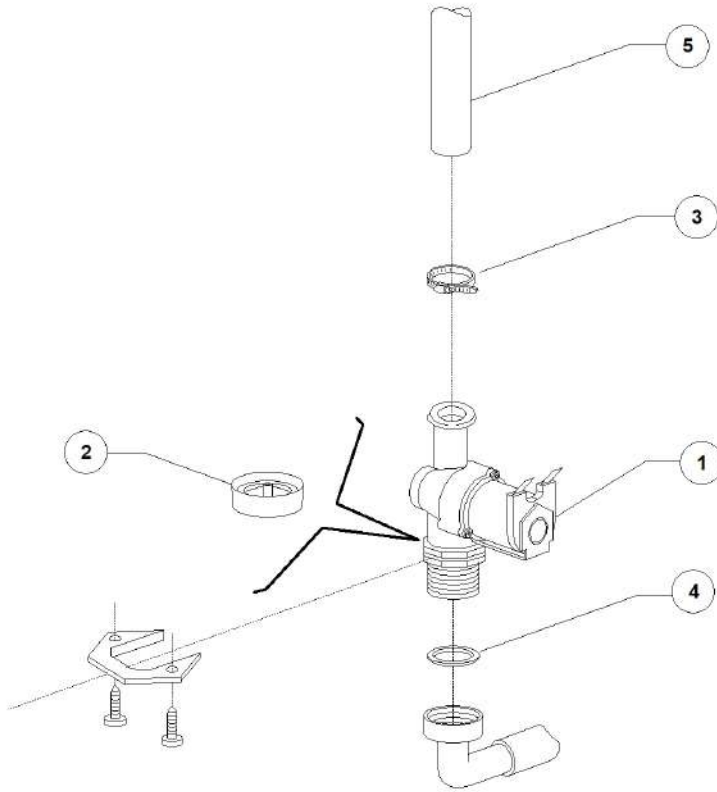

METOS LUX 60 EL PS XP DDE 380-400/3N/50 - DWD1009C64 - Solenoid valve group - DW029E

Pos.	Code	Descrizione	Description
1	DW10703	ELETTROV. SING. H2O 230V DIS.LS036	SINGLE SOLENOID VALVE H2O 230V
3	DW11807	FASCETTE AISI 430 12/22	CLAMP 12/22 AISI 430
4	DW13307	GUARNIZ. 3/4 CARICO H2O DIS.LS061	GUARNIZ. 3/4 CARICO H2O DIS.LS061
5	DW14506	TUBO GOMMA DIAM 9,5X16 EPDM	9,5X16 EPDM RUBBER PIPE
5	DW2907351	TUBO GOMMA EPDM 11,5X19	11,5X19 EPDM RUBBER PIPE