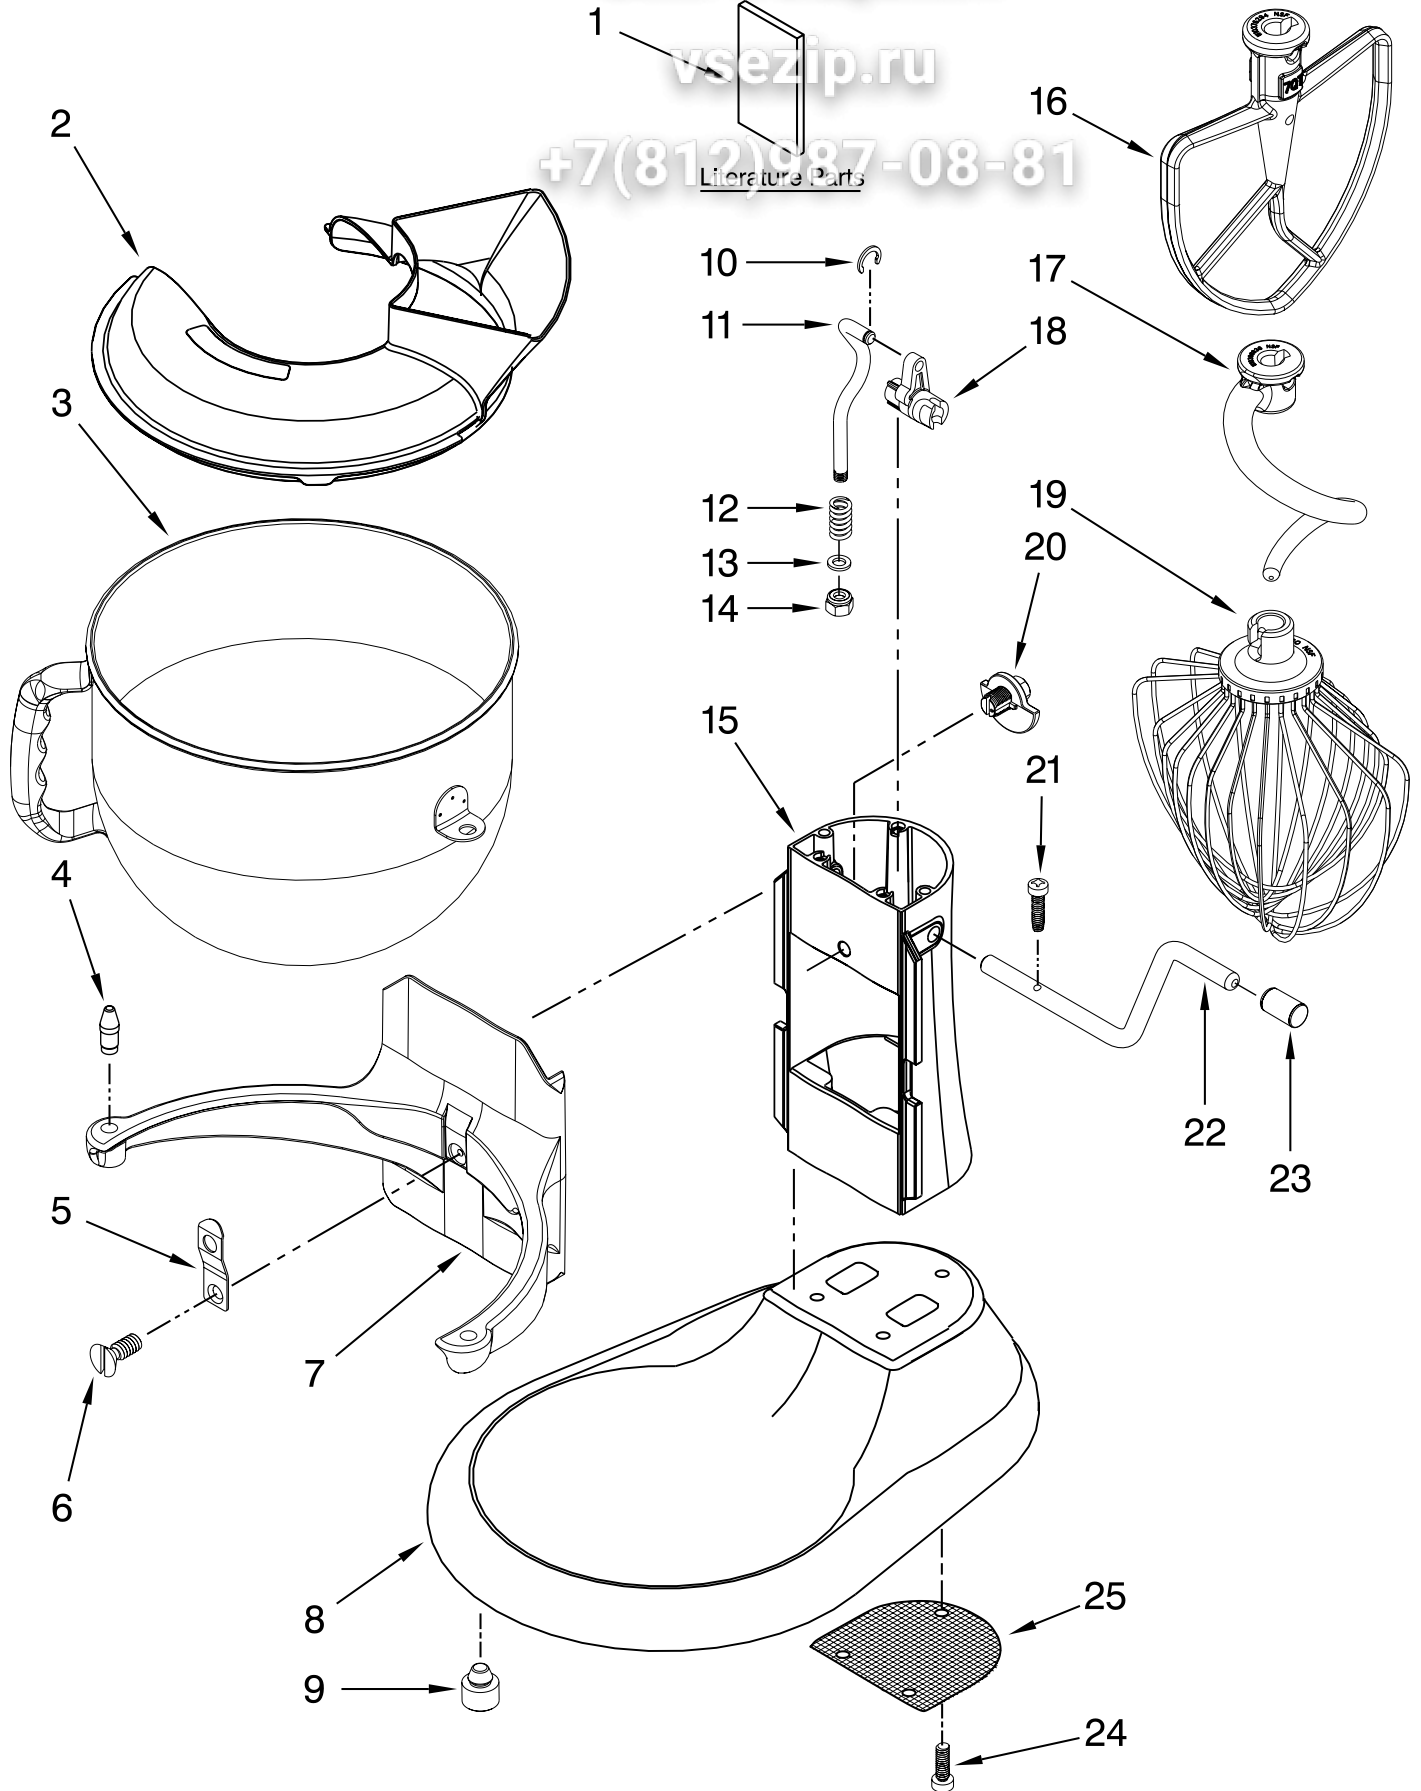

BASE AND PEDESTAL UNIT

For Model: 5KSM1750XE.LC

Literature Parts

FOR ORDERING INFORMATION REFER TO PARTS PRICE LIST

BASE AND PEDESTAL UNIT

For Model BKS M750XELC

vsezip.ru

Illus. No.	Part No.	DESCRIPTION
1		Literature Parts
	W10421400	Use & Care Guide
	W10463000	Repair Parts List
2	9709924	Shield, Pouring
3	W10354778	Bowl, 7 Qt.
4	240185	Pin, Bowl Locating
5	9703474	Latch, Bowl Spring
6	3400018	Screw
7	**	Bowl Support
8	**	Base and Foot Assembly
9	9708649	Foot, Rubber
10	9703307	Clip
11	9706787	Rod, Bowl Lift
12	9237	Spring
13	9703439	Washer
14	8533907	Nut
15	**	Column Assembly
16	W10376294	Beater, Flat
17	W10462785	Hook, Dough
18	9706885	Arm, Bowl Lift
19	W10352664	Whip, Wire
20	9703426	Cam, Adjusting
21	3400863	Screw
22	9706788	Handle, Bowl Lift
23	9703698	Cap, Handle
24	3400200	Screw
25	9706814	Screen, Vent

**Refer To Page 3
Color Variation Parts