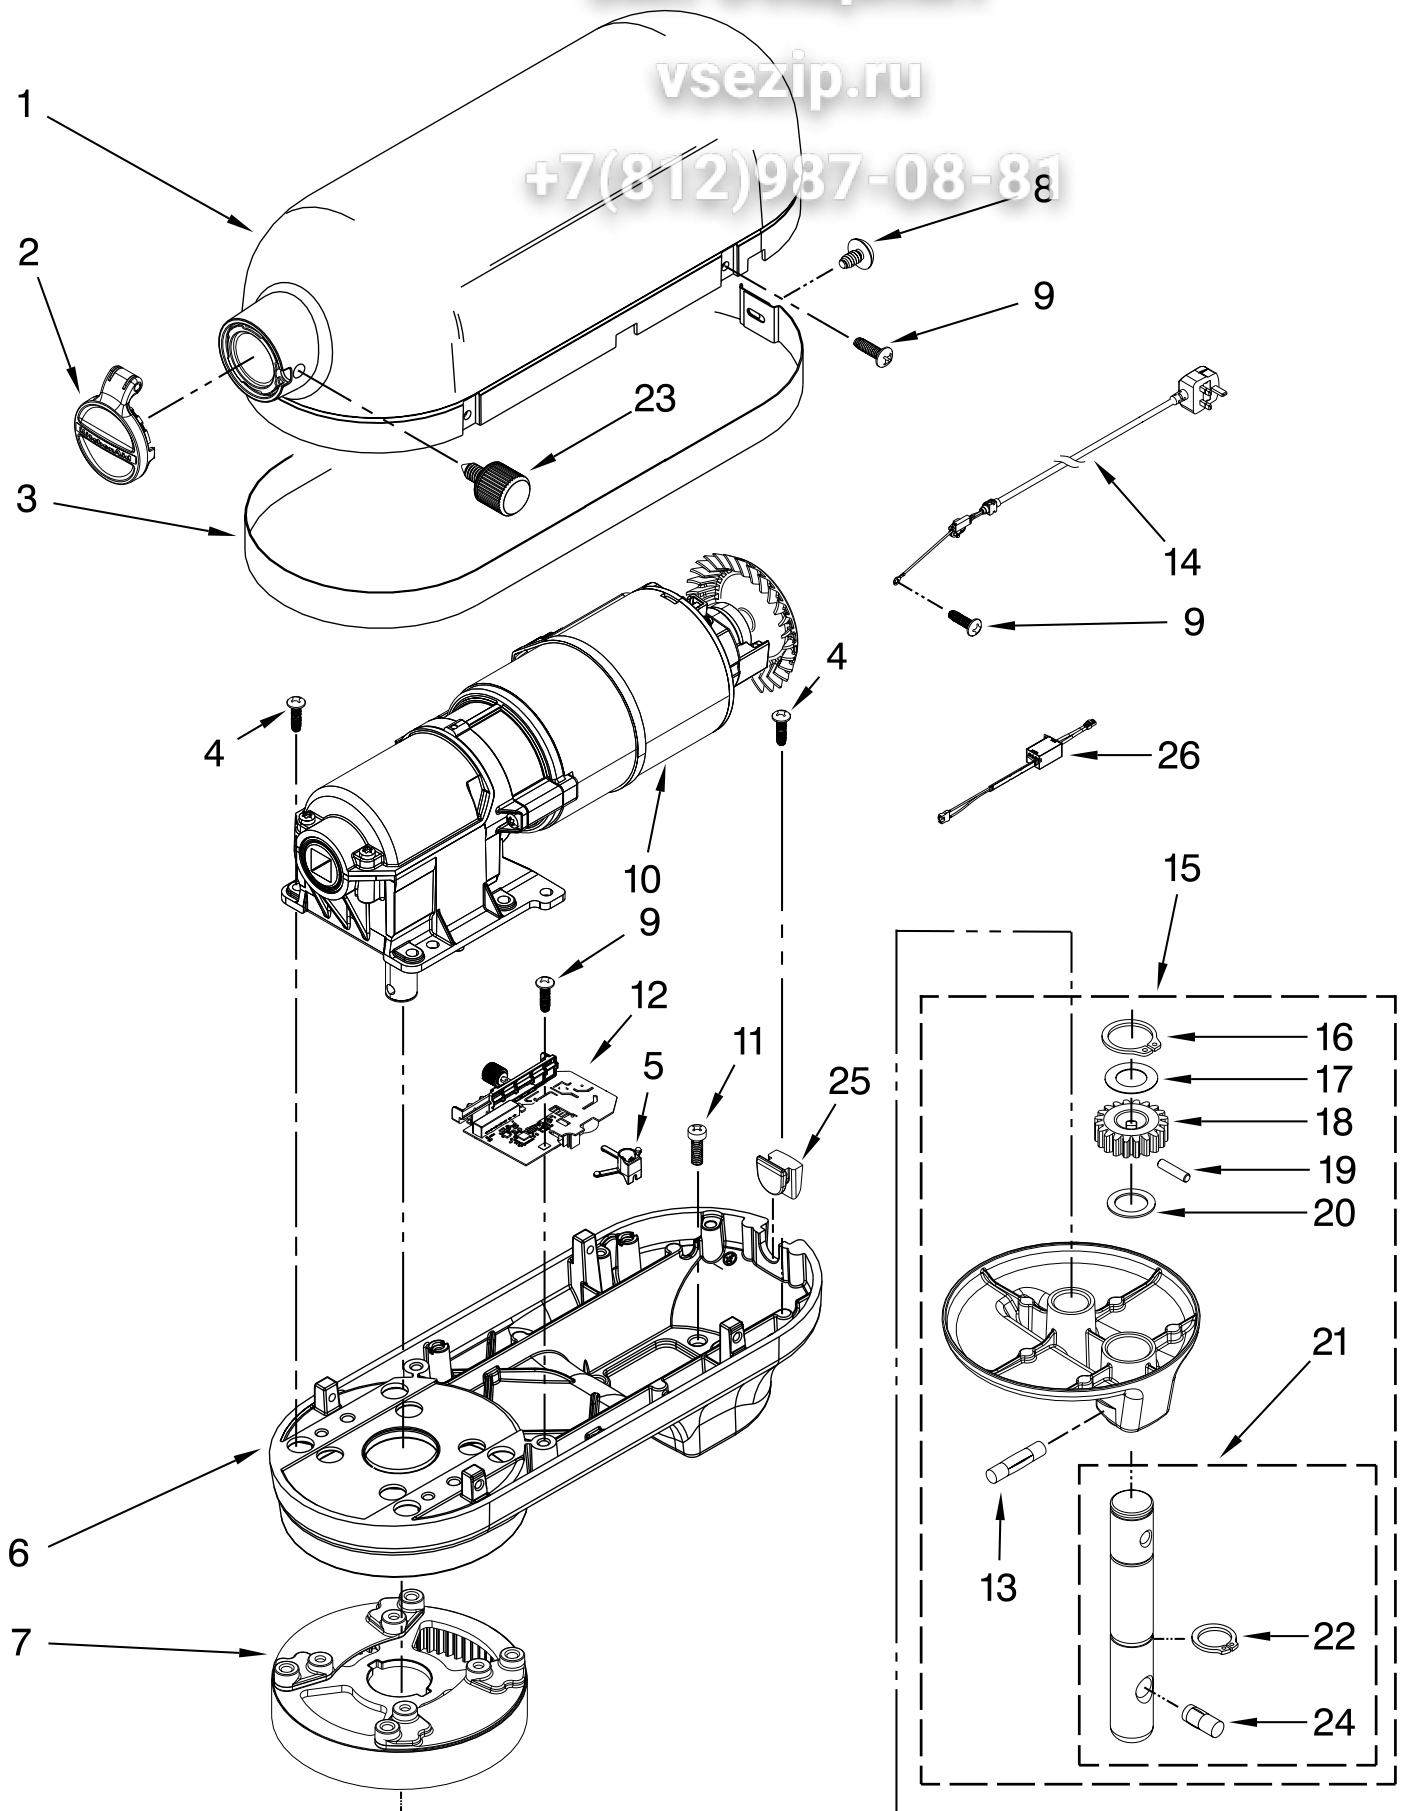

CASE, GEARING AND PLANETARY UNIT

For Model 5KSM7560XE LC

vsezip.ru

+7(812)987-08-88

FOR ORDERING INFORMATION REFER TO PARTS PRICE LIST

CASE, GEARING AND PLANETARY UNIT

For Models KS1750XFLC

ВНЕШНИЙ ЦЕПИТ

vsezip.ru

Illus. No.	Part No.	DESCRIPTION
1	**	Gearcase Motor Housing
2	W10394928	Cap, Attachment Hub, Hinged
3	**	Band, Trim
4	W10351843	Screw
5	W10305968	Holder, Control
6	**	Lower Gearcase
7	W10234493	Gear, Ring & Plate to Planetary
8	3400617	Screw
9	3400814	Screw
10	W10307642	Motor, 230 V Assy w/Transmission
11	3400200	Screw
12	W10388322	Control Assembly
13	W10234531	Pin, Groove
14		Cord, Power
	W10459114	White
	W10307850	Black
15	**	Planetary Assembly
16	9703438	Clip, Retaining
17	9706090	Washer
18	W10234643	Gear, Pinion
19	9707223	Pin, Retaining
20	8533910	Washer
21	W10419438	Shaft, Agitator
22	9703680	Clip, Retaining
23		Thumb Screw
	W10360791	Black
24	9704677	Pin, Groove
25	W10417201	Clip, Plug
26	W10447372	RFI Filter

**Refer To Page 3
Color Variation Parts