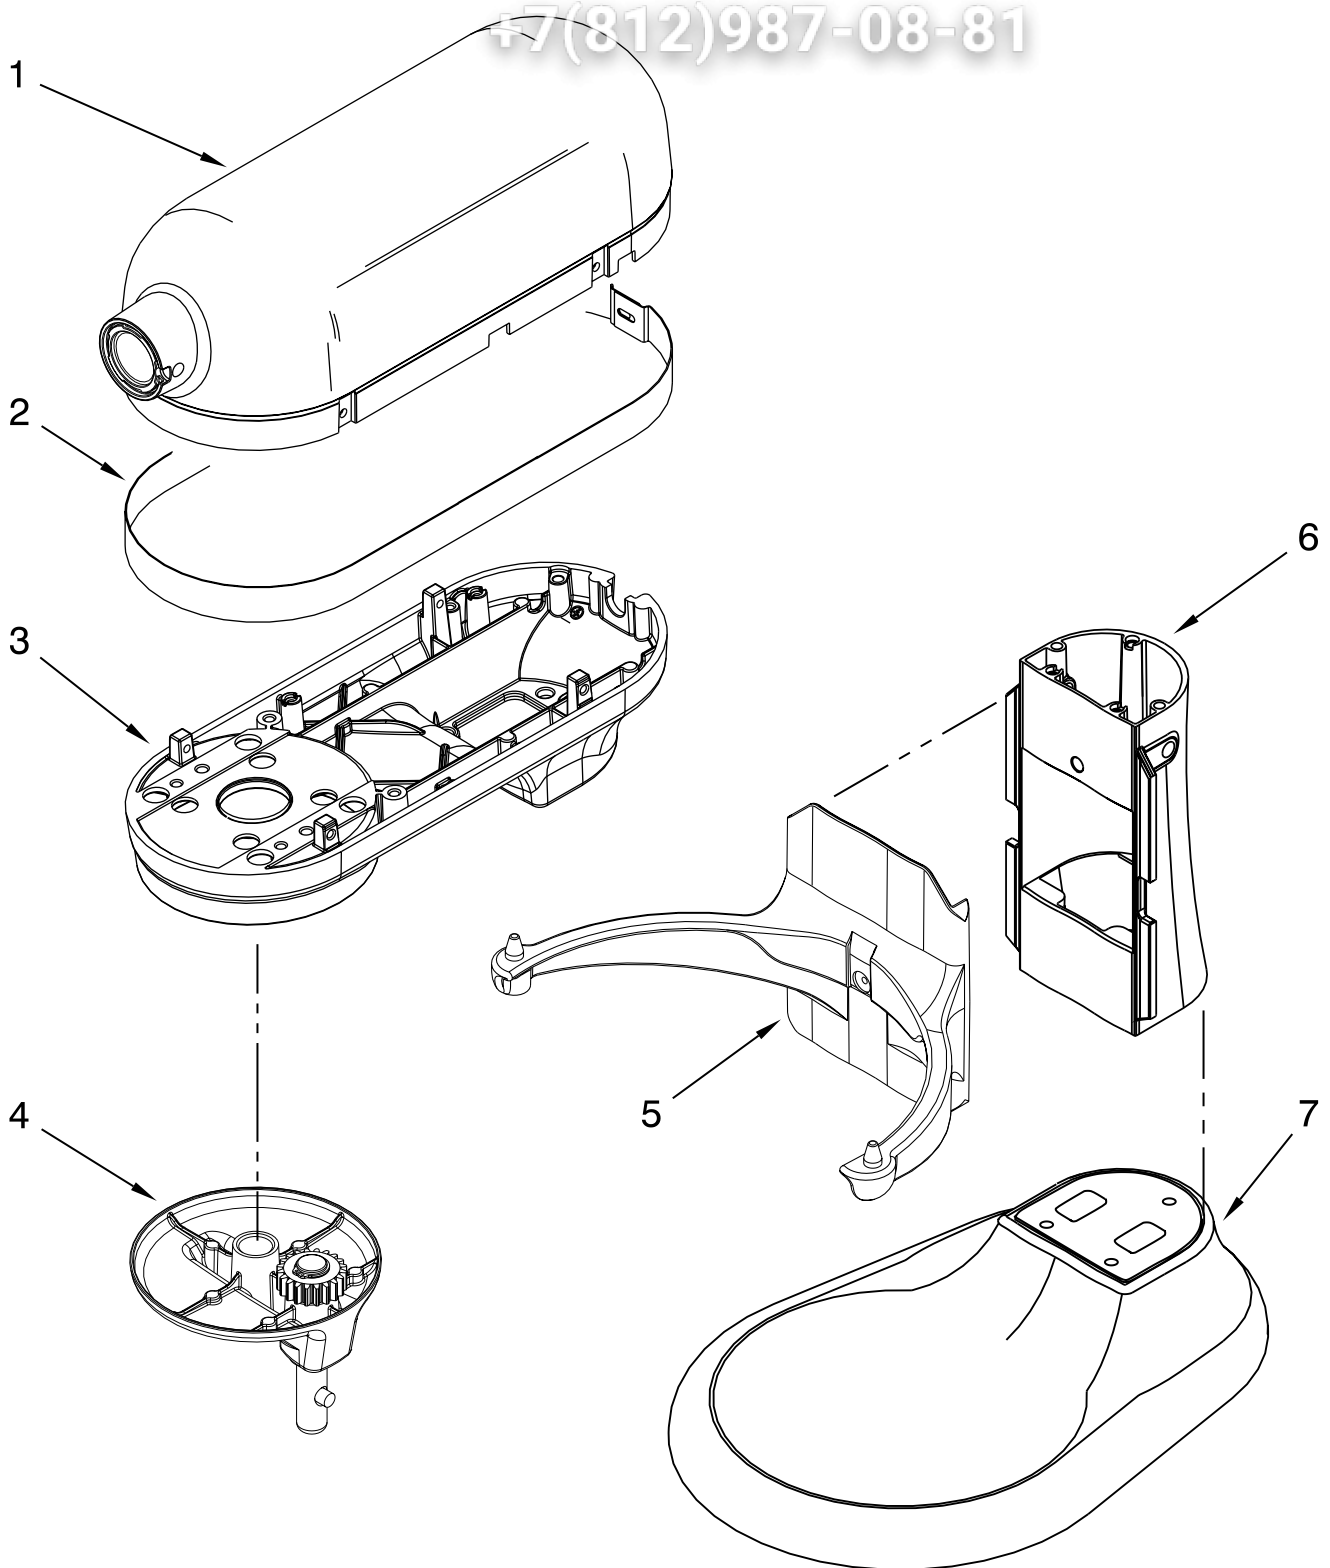

COLOR VARIATION PARTS

For Model: 5KSM7580XE_0

vsezip.ru

+7(812)987-08-81

FOR ORDERING INFORMATION REFER TO PARTS PRICE LIST