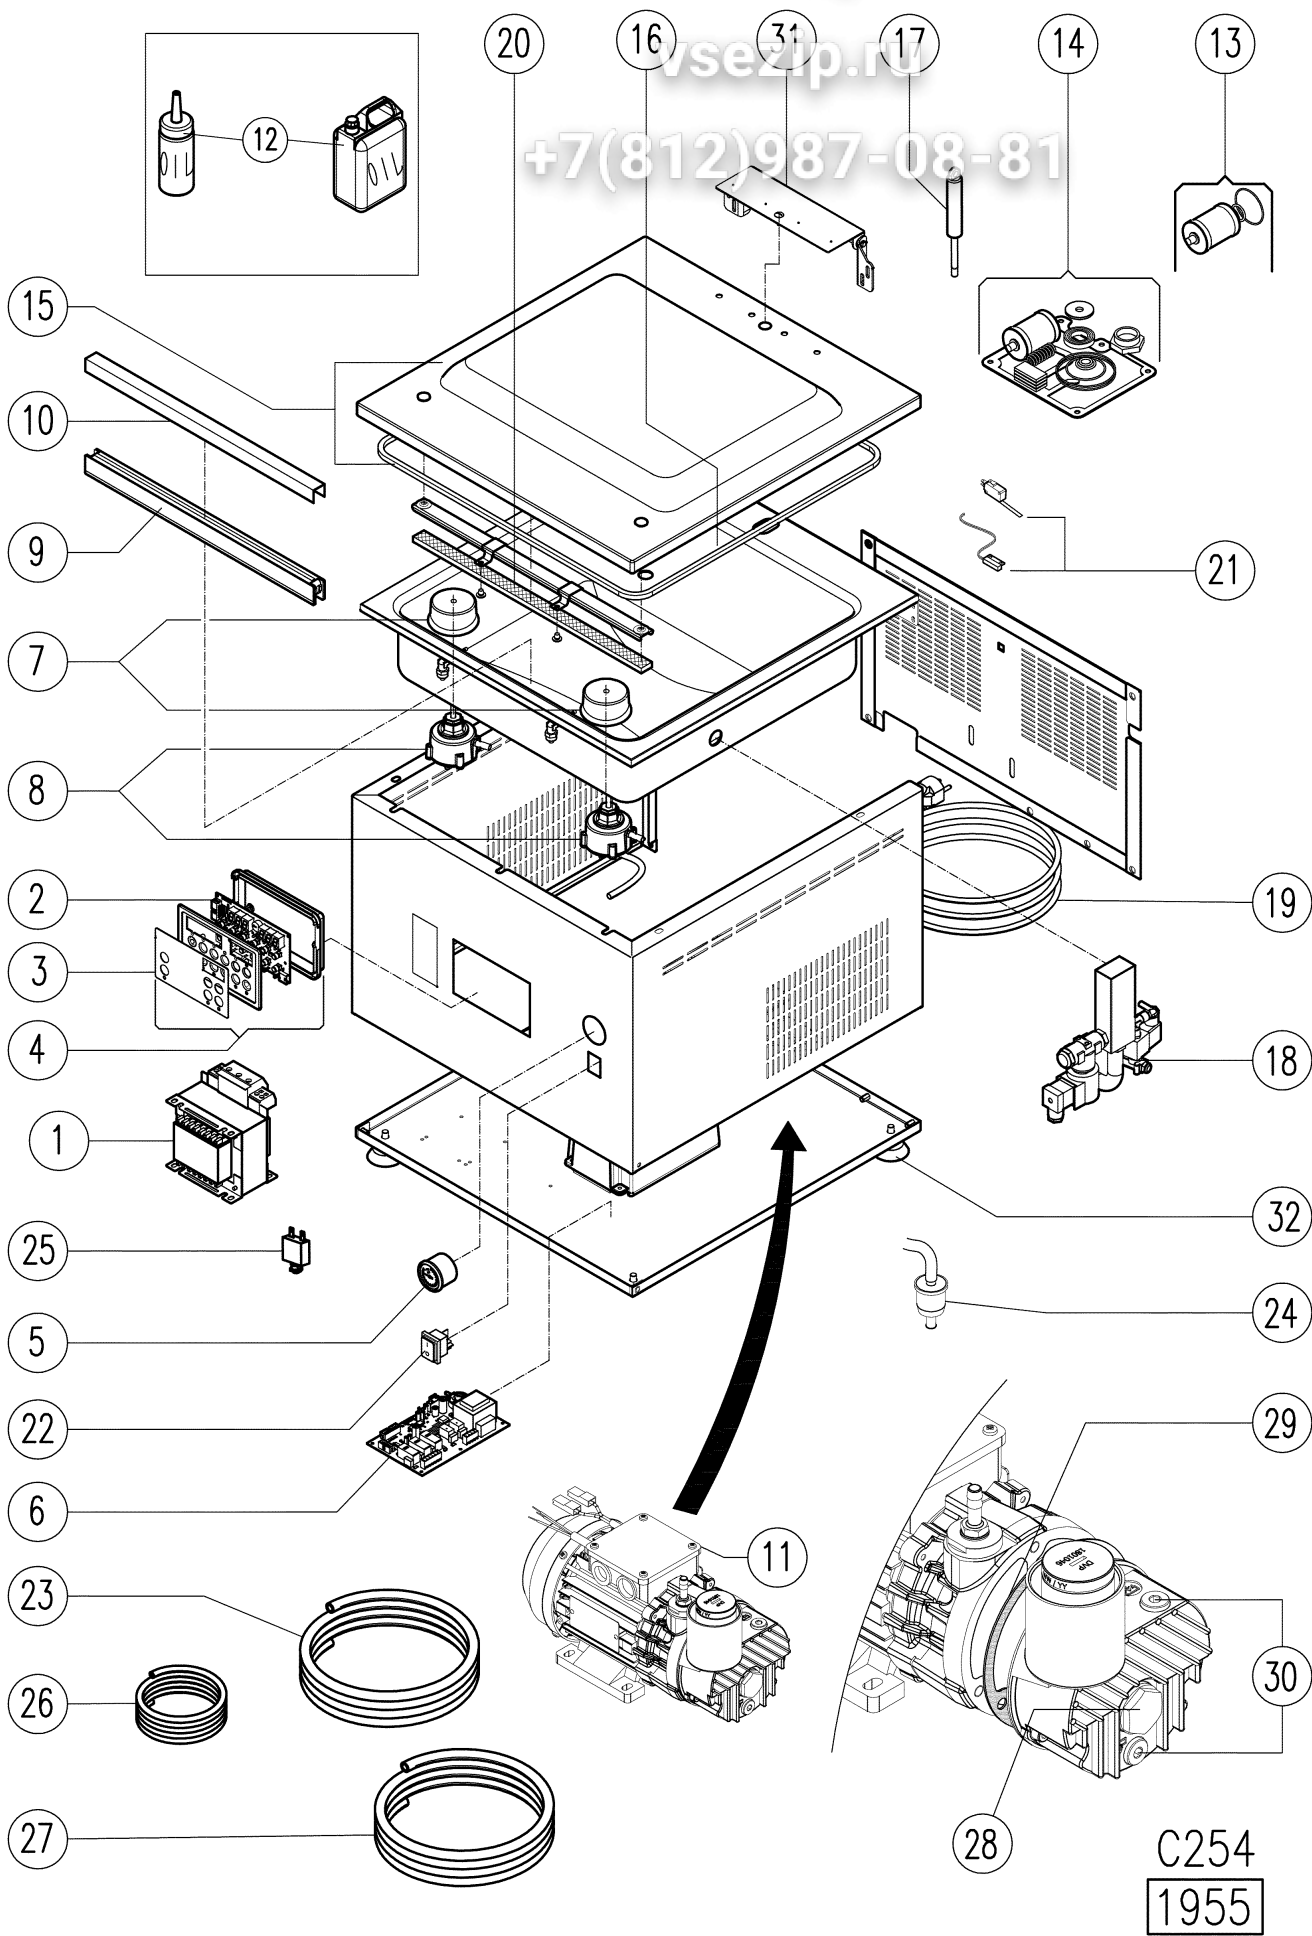

C254 - ITLAC254000141

Зип Общепит

N.	Item Code	M.U.	Description
01	1604098	PZ.	TRANSFORMER 200VA 230/10-12-16V
02	1604123	PZ.	COMMAND BOARD N059.0
03	1604124	PZ.	CONTROLS STICKER C-SERIES
04	1604125	PZ.	COMPLETE CONTROL PANEL N039 C-SERIES
05	1604105	PZ.	VACUUM GAUGE D=40
06	1604449	PZ.	POWER BOARD L084 230V C-SERIES
07	1604056	PZ.	PROTECTIVE CAP (2 PCS) EVOX/C-SERIES/SPACE/IDEA/FC30-36-41 CHEF VAC/IDEA OEM
08	1604126	PZ.	ASSEMBLY PISTON (2 PCS) C-SERIES C254
09	1604129	PZ.	SEALING BAR 259X30X20 C254
10	1604427	PZ.	HAVANA TEFLON BAND L=65MM (1 MT) IDEA-IDEA OEM/ MC/NEW/V.2010/400G-DG/VM98/F420/C-SERIES/FC30-36-41 CHEF VAC
11	1604132	PZ.	VACUUM PUMP LC 4 230V 50/60HZ
12	1600500	PZ.	PUMP OIL ORV40 1L
12	1601037	PZ.	PUMP OIL ORV40 10L
12	1601422	PZ.	PUMP OIL ORV40 250ML
13	1601009	PZ.	REPAIR KIT MINOR FOR PUMP LB4-LC4-LA6(K9601057) (EXHAUST FILTER)
14	1600847	PZ.	MAJOR KIT FOR VACUUM PUMP LB4 (K9601057/1)
14	1601609	PZ.	REPAIR KIT MAJOR FOR VACUUM PUMP LC4(K9601070/1)
15	1604137	PZ.	LID C254
16	1604018	PZ.	BLACK COVER SEAL 2 MT
17	1604142	PZ.	GAS PRESSURE SPRINGS (1 PC) 198.155.25
18	1604146	PZ.	SOLENOID VALVE UNIT C254 230V
19	1603292	PZ.	POWER CABLE 3X1X3000 SHUKO EUR
20	1603623	PZ.	SILICON RUBBER 29X8X255
21	1603692	PZ.	REED CONTACT MC-N
22	1604071	PZ.	MAIN SWITCH 20A
23	1604410	PZ.	D8X6 BLUE HOSE (3 MT) ELLASTOLAN
24	1601815	PZ.	VACUUM PUMP EXHAUST FILTER CP30/EVP30
25	1602045	PZ.	THERMIC CIRCUIT BREAKER SM7160 16A
26	1604591	PZ.	WHITE SIL. TUBE D2X6 FOR SENSOR (1 MT)
27	1604375	PZ.	ARMORVIN HOSE D=16 (1 MT)
28	1605140	PZ.	OIL SIGHT LC4/LB4 (1105005)
29	1605142	PZ.	TANK GASKET PUMP LC4
30	1604699	PZ.	HEX EMBEDDED LID 1/8" (2 PCS.) (LB4)
31	1605054	PZ.	LID HINGE SUPPORT LERICA C-SERIES / IDEA OEM
32	1605135	PZ.	SAFETY RUBBER NUBS (4 PCS) C254/C308/C310/C312/C412/FC300

C254 - ITLAC254000141

Зип Оффепит

vsezip.ru

+7(812)987-08-81

C254
1955