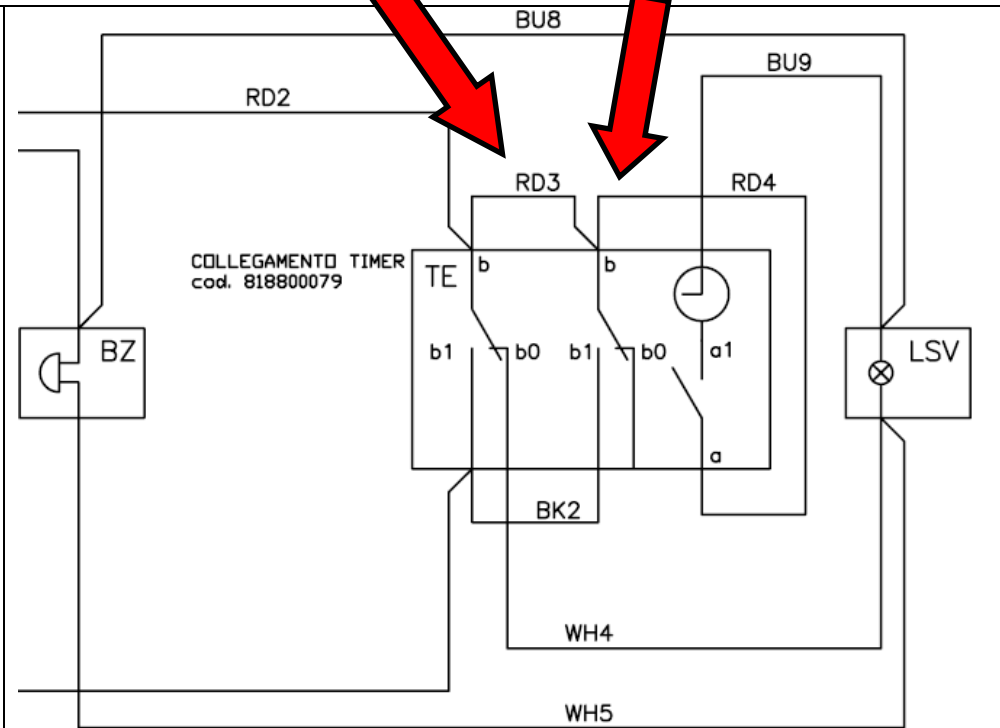

COLORI / COLOURS			
WH	BIANCO	BK	NERO
	White		Black
GY	GRIGIO	RD	ROSSO
	Grey		Red
BU	BLU	BN	MARRONE
	Blue		Brown
VL	VIOLA	YEGN	GIALLO / VERDE
	Violet		Yellow/Green

TIMER COD. 818800147

TIMER COD. 818800079