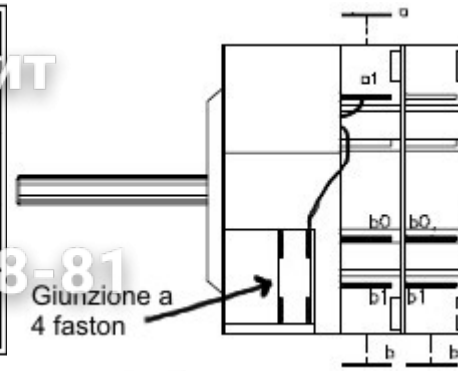

COLORI / COLOURS			
WH	BIANCO	BK	NERO
	White		Black
GY	GRIGIO	RD	ROSSO
	Grey		Red
BU	BLU	BN	MARRONE
	Blue		Brown
VL	VIOLA	YEGN	GIALLO / VERDE
	Violet		Yellow/Green

TIMER COD. 818800147

TIMER COD. 818800079