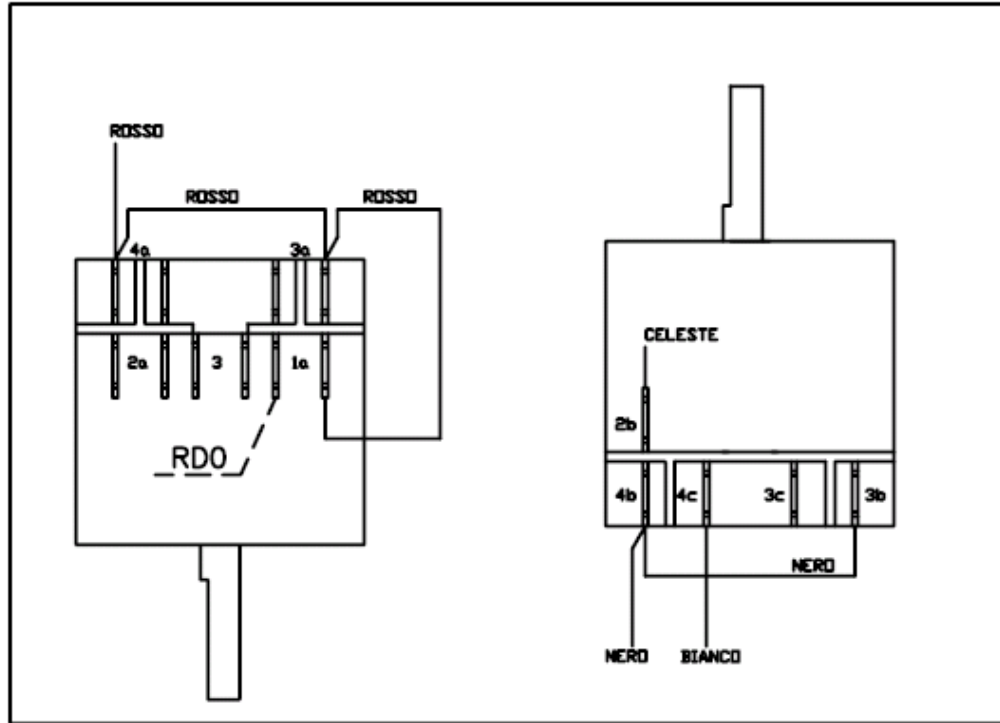

COLORI / COLOURS			
WH	BIANCO	BK	NERO
	White		Black
GY	GRIGIO	RD	ROSSO
	Grey		Red
BU	BLU	BN	MARRONE
	Blue		Brown
VL	VIOLA	YEGN	GIALLO / VERDE
	Violet		Yellow/Green

TIMER COD. 818800147

TIMER COD. 818800079