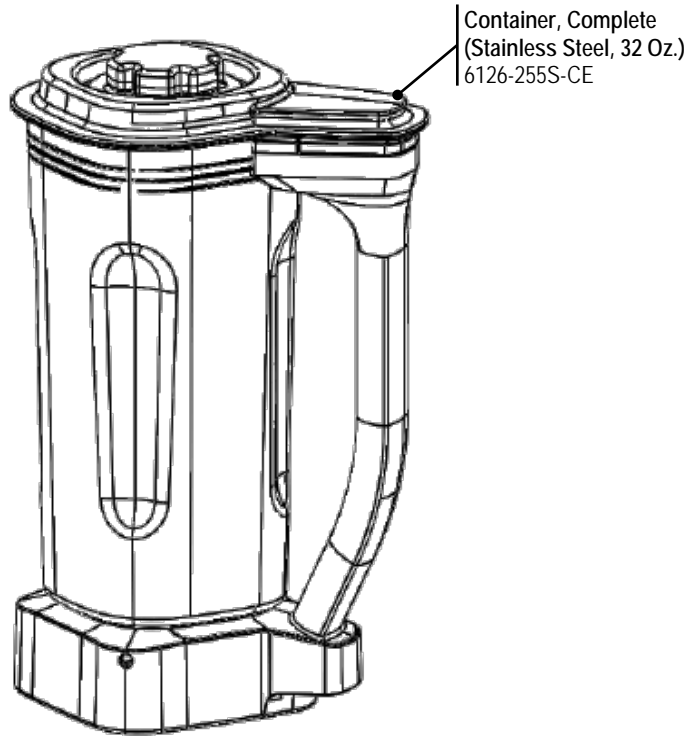

Parts & Accessories Diagram

PROPRIETARY RIGHTS NOTICE This document and all information contained within it is the property of Hamilton Beach Brands, Inc. (HBB). It is confidential and proprietary and has been provided to you for a limited purpose. It must be returned or destroyed upon request. Disclosure, reproduction or use of this document and any information contained within it, in full or in part, for any purpose is forbidden without the prior written consent of HBB. No photographs may be taken of any article fabricated or assembled from this document without the prior written consent of HBB.

+7(812)987-08-81

  4421 Waterfront Drive Glen Allen, VA 23060	Revision Description:	Production Release.					Rev. Date:
	Request #:	DOC10624	Page:	3 of 3	Document #:	540101001	Rev: A