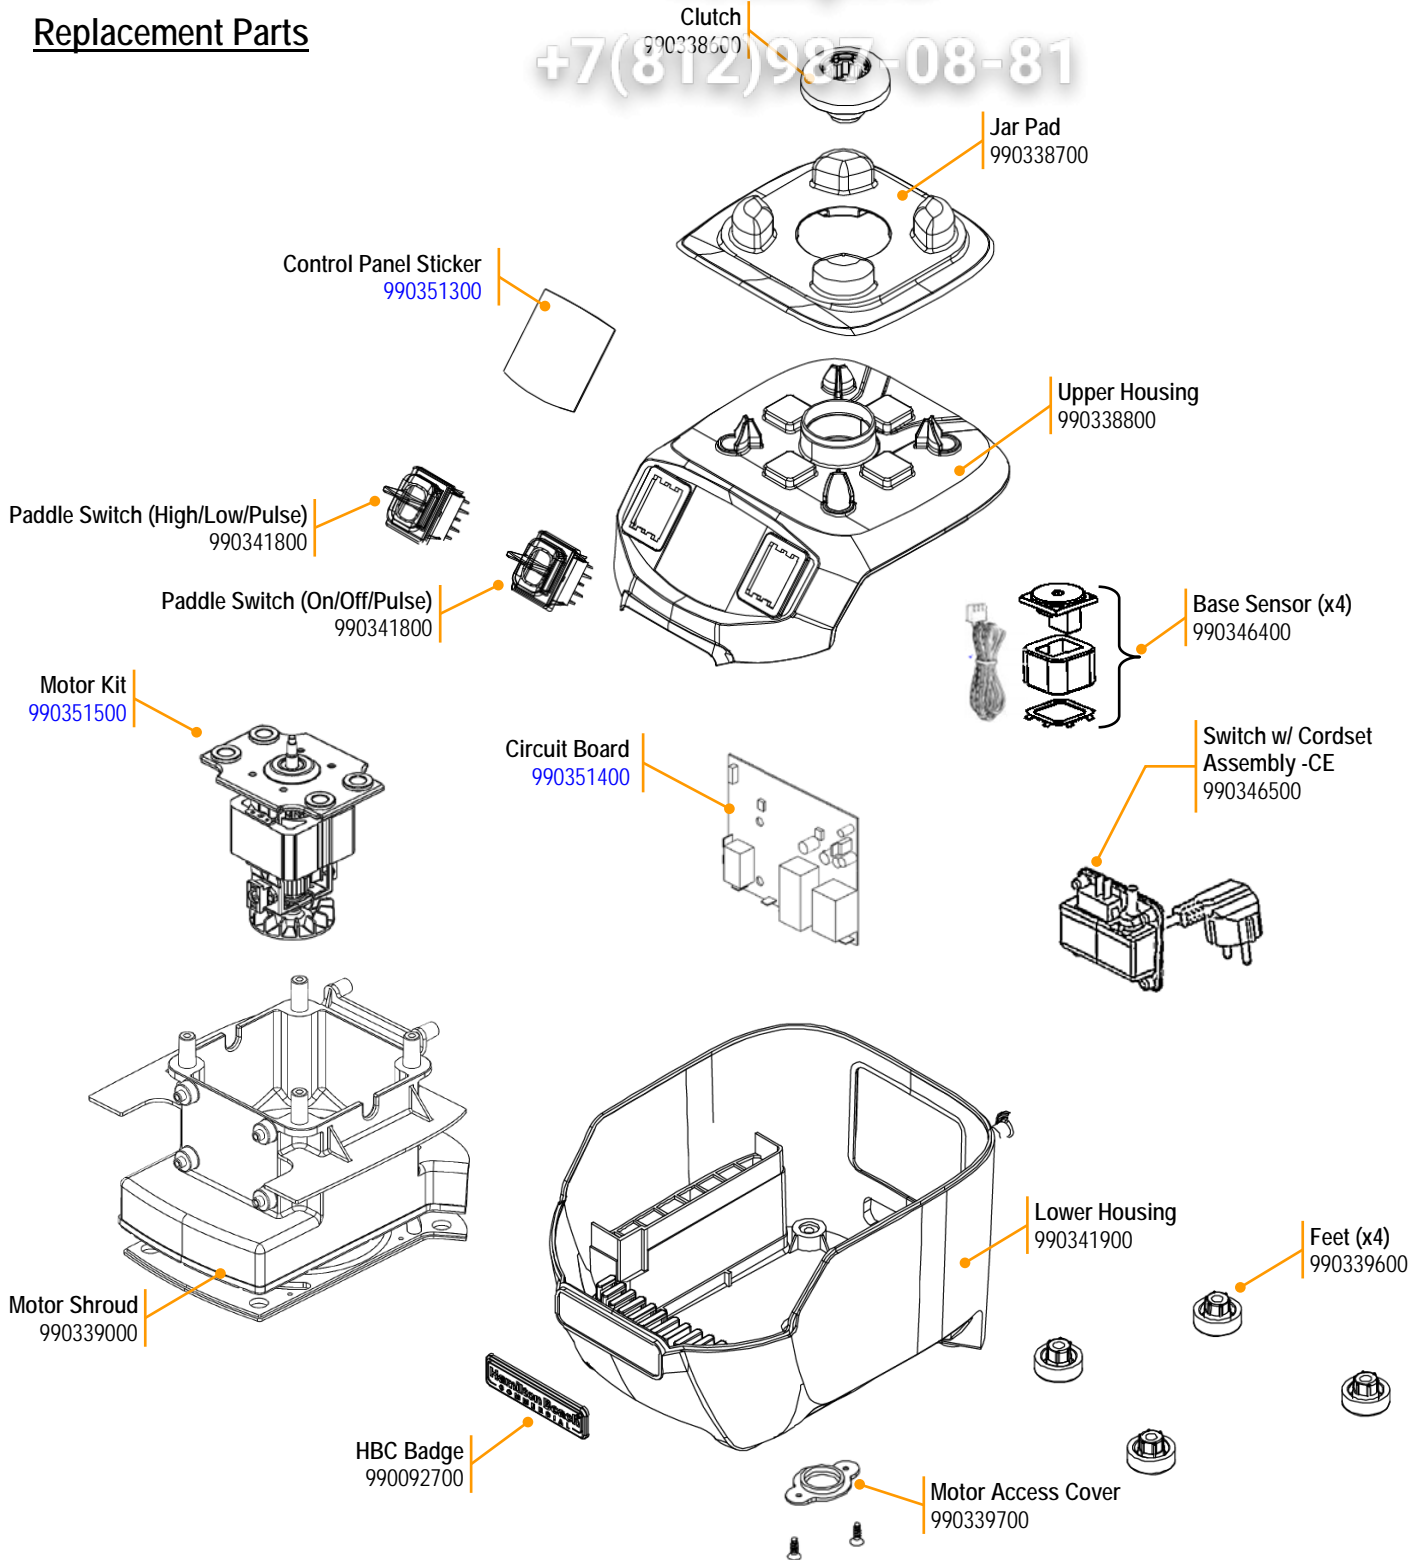

Replacement Parts

 Hamilton Beach 4421 Waterfront Drive Glen Allen, VA 23060	Revision Description:	Production Release.					Rev. Date:
	Request #:	DOC10624	Page:	1 of 3	Document #:	540101001	2/21/2020
							Rev: A