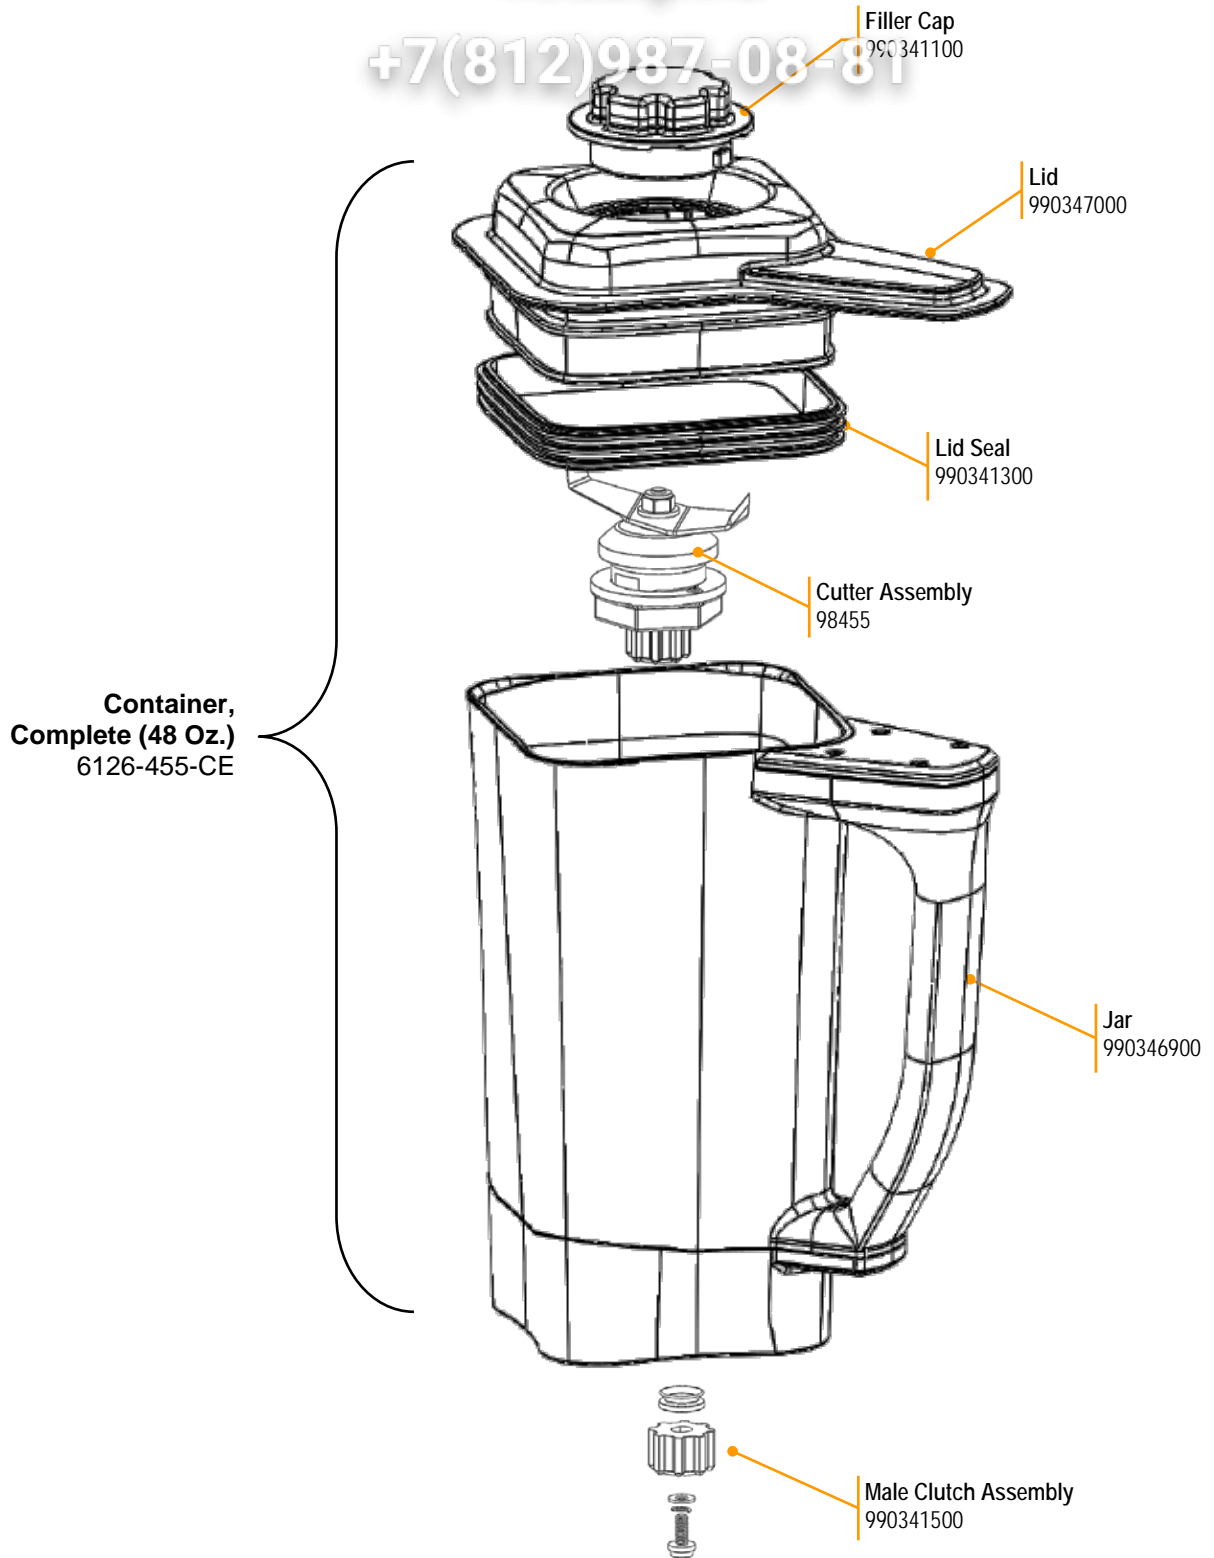

Parts & Accessories Diagram

PROPRIETARY RIGHTS NOTICE This document and all information contained within it is the property of Hamilton Beach Brands, Inc. (HBB). It is confidential and proprietary and has been provided to you for a limited purpose. It must be returned or destroyed upon request. Disclosure, reproduction or use of this document and any information contained within it, in full or in part, for any purpose is forbidden without the prior written consent of HBB. No photographs may be taken of any article fabricated or assembled from this document without the prior written consent of HBB.

  4421 Waterfront Drive Glen Allen, VA 23060	Revision Description:	Production Release.					Rev. Date:
	Request #:	DOC10624	Page:	2 of 3	Document #:	540101001	Rev: A