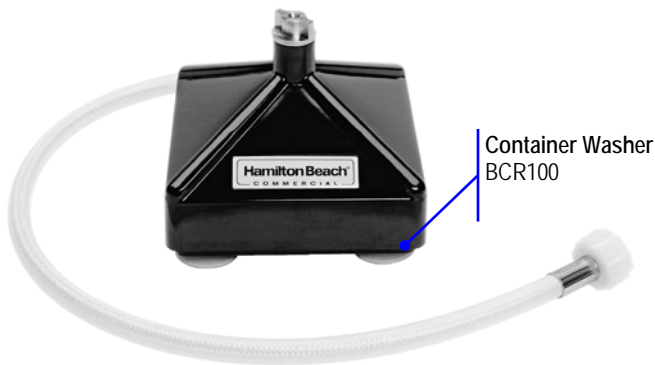

Parts & Accessories Diagram

PROPRIETARY RIGHTS NOTICE This document and all information contained within it is the property of Hamilton Beach Brands, Inc. (HBB). It is confidential and proprietary and has been provided to you for a limited purpose. It must be returned or destroyed upon request. Disclosure, reproduction or use of this document and any information contained within it, in full or in part, for any purpose is forbidden without the prior written consent of HBB. No photographs may be taken of any article fabricated or assembled from this document without the prior written consent of HBB.

+7(812)987-08-81

  4421 Waterfront Drive Glen Allen, VA 23060	Revision Description:	Production Release.					Rev. Date:
	Request #:	DOC10624	Page:	3 of 3	Document #:	540101001	Rev: A