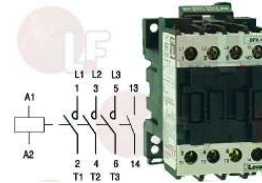

MBM RTCU600371

3446561 CONTACTOR LOVATO BF0910A
coil 9A 230V 50/60Hz 4.2Kw
3 normally open contacts
1 normally open auxiliary contact