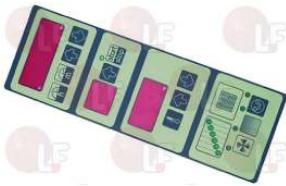

MBM RTFOC00321

Rating-plates

3319451 GREY ELECTRONIC PLATE
 dimensions 270x90 mm
 for old models
 for Convection oven (LAINOX)
 for Convection oven electric (LAINOX) ME5

MBM RTBF900308

Relays

3351901 RELAY 60.62 10A 230V 50/60Hz
 2 switching contacts