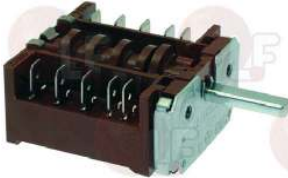

3057139 SELECTOR SWITCH 0-1 POSITIONS
contact capacity 16A 250V - max 150°C
D-shaped pin $\varnothing 6 \times 4, \varnothing 6$ mm
for Convection oven electric (MBM) FCE10 - FCE6
FEP050 - FEP080 - FEP160
for Convection oven gas (MBM) FCG10 - FCG6
FGP050 - FGP080 - FGP160