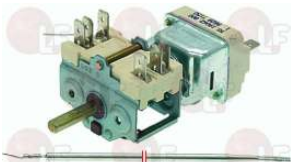

3444062 SINGLE-PHASE THERMOSTAT 50-320°C

complete with auxiliary selector switch
D-shaped pin $\varnothing$ 6x4.6 mm
capillary length 900 mm - 16A 250V
bulb $\varnothing$ 3x220 mm