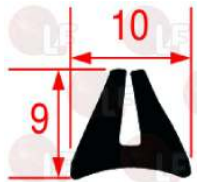

3186316 OVEN GLASS GASKET

made of silicone elastomer
profile dimensions 10x9 mm
COLOUR BLACK
SOLD PER METRE
for Convection oven electric (MBM) FCE10 - FCE6
FEC060 - FEC065 - FEC100 - FEC200 - FEMD065
FEMD066 - FEMD200 - FEMD201 - FEM060 - FEM061
FEM062 - FEM100 - FEM101 - FEM102 - FEM200
FEM201 - FEM202 - FEP050 - FEP080 - FEP160
for Convection oven gas (MBM) FCG10 - FGC060
FGC065 - FGC100 - FGC200 - FGMD065 - FGMD066
FGMD200 - FGMD201 - FGM060 - FGM061 - FGM062
FGM102 - FGM200 - FGM201 - FGM202 - FGP050
FGP080 - FGP160 - FMM060 - FMM061 - FMM100
FMM101