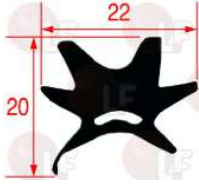

3186158 OVEN DOOR GASKET 720x680 mm

made of silicone elastomer
profile dimensions 22x20 mm
COLOUR BLACK
for Convection oven electric (MBM)
till 31/12/97
FEC100 - FEC200 - FEMD200 - FEMD201 - FEM100
FEM101 - FEM102 - FEM200 - FEM201 - FEM202
FEP080 - FEP160
for Convection oven gas (MBM)
till 31/12/97
FGC100 - FGC200 - FGMD200 - FGMD201 - FGM100
FGM101 - FGM102 - FGM200 - FGM201 - FGM202
FGP080 - FGP160 - FMM100 - FMM101