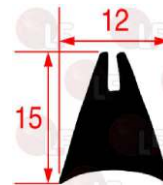

EMMEPI 809562

3186345 OVEN GLASS GASKET 1700 mm
made of silicone elastomer
profile dimensions 15x12 mm
COLOUR BLACK
for Convection oven electric (FOINOX) FC05EU
FC06SE - FM06EB - FM06EDG - MM06EA - MM06EB
for Convection oven gas (FOINOX) FM06GDG
MIDI005GEP - MM06GA