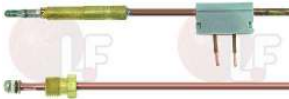

Thermocouples and accessories

3440067 INTERRUPTED THERMOCOUPLE M9x1 100 cm.
interrupted contact with terminals