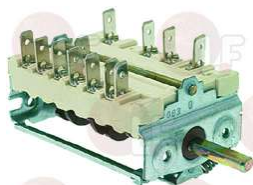

3057010 SELECTOR SWITCH 0-4 POSITIONS

contact capacity 16A 250V - max 150°C
D-shaped pin $\varnothing$ 6x4.6 mm
for Convection oven (FOINOX) - Series FC
for Convection oven electric (LAINOX) CES24M
CES40M - CE041M - CE051M - CE071M - CE100M
CE106M - CE110M - CE200M - CE210M - MCE051M
MCE071M - MCE101M - MCE102M - MCE201M
MCE202M
for Convection oven gas (LAINOX) CGS24M - CGS40M
CG051M - CG071M - CG100M - CG106M - CG110M
CG200M - CG210M - FG105M - FG105X - FG110M
FG110X - MCG051M - MCG071M - MCG101M - MCG102M
MCG201M - MCG202M - PG040M - PG040X - PG080M
PG080X

EMMEPI 807290

EMMEPI 808806

3057047 SELECTOR SWITCH 5 POSITIONS

contact capacity 16A 250V - max 150°C
D-shaped pin $\varnothing$ 6x4.6 mm
for Convection oven (FOINOX) - Series FM
Series MIDI - Series MM