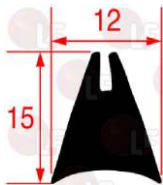

EMMEPI 809024

EMMEPI

Suitable for:

5022031 OVEN DOOR GASKET 660x390 mm

made of silicone elastomer
with fastening clips
COLOUR BLACK
for EMMEPI OVEN FF900
for TECNOEKA COOKING RANGE KCV96P-M/KCV96-M/
for TECNOEKA OVEN KF912-GA/KF912GRILL-GA/
KF912IX-GA/KF913DIX/KF9133DIX/KF1001G-GAM/
KF1001GIXAL-GAM/KF911/KF911IX/KF964AL/KF964ALM/
KF964I/KF964IM