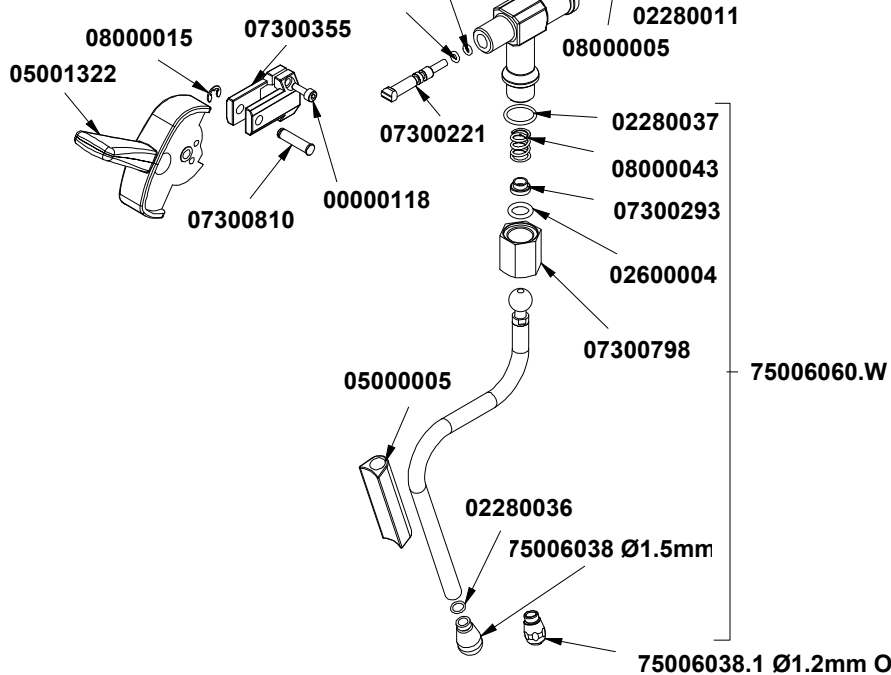

+7(812)987038-81