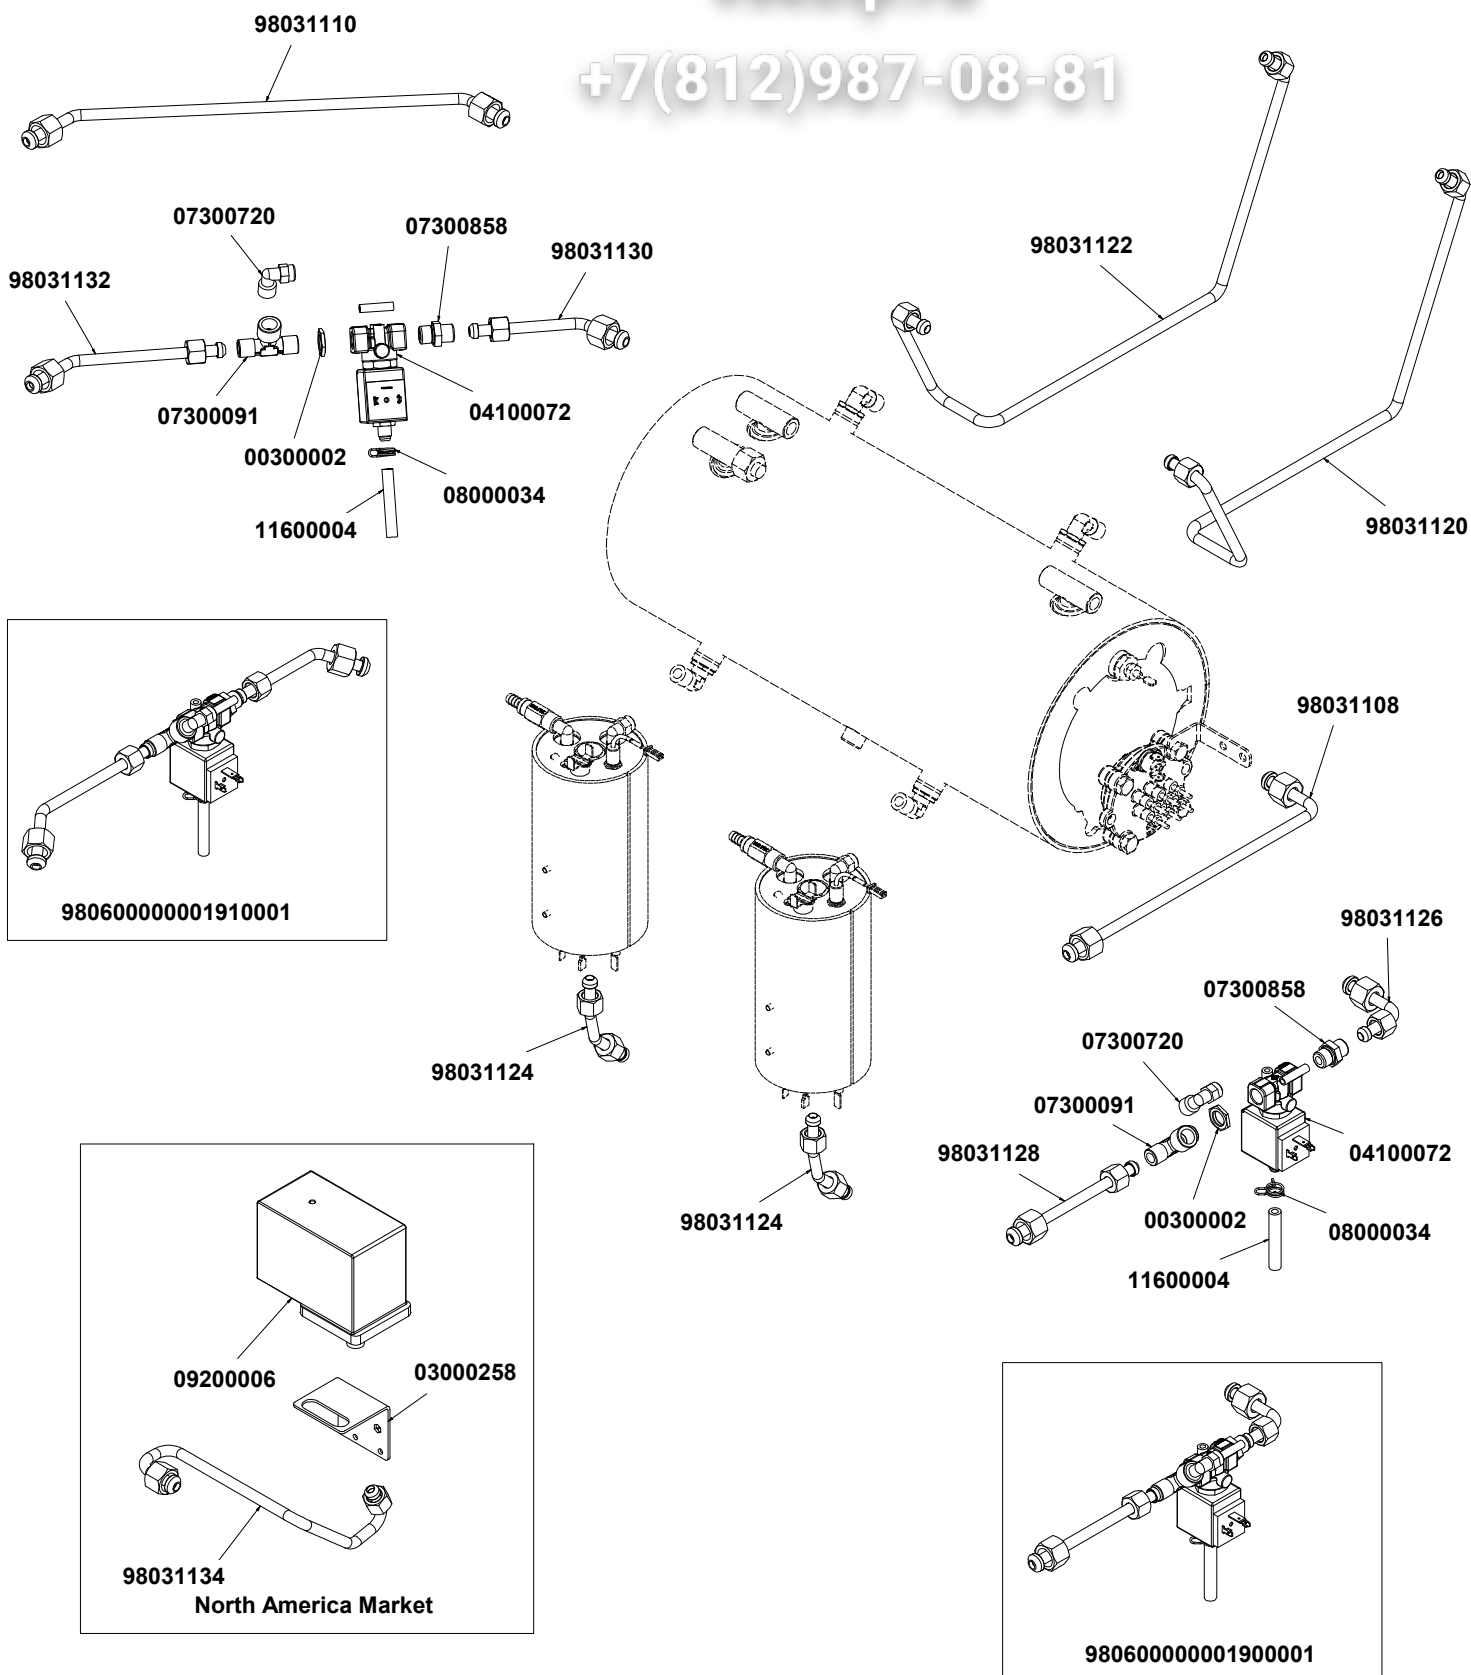

AURELIA WAVE

DGT-V-S-T3

DGT-V-S-T3

TUBI T3

Зип Общепит

T3 PIPES

vsezip.ru

+7(812)987-08-81

T.10

AURELIA WAVE