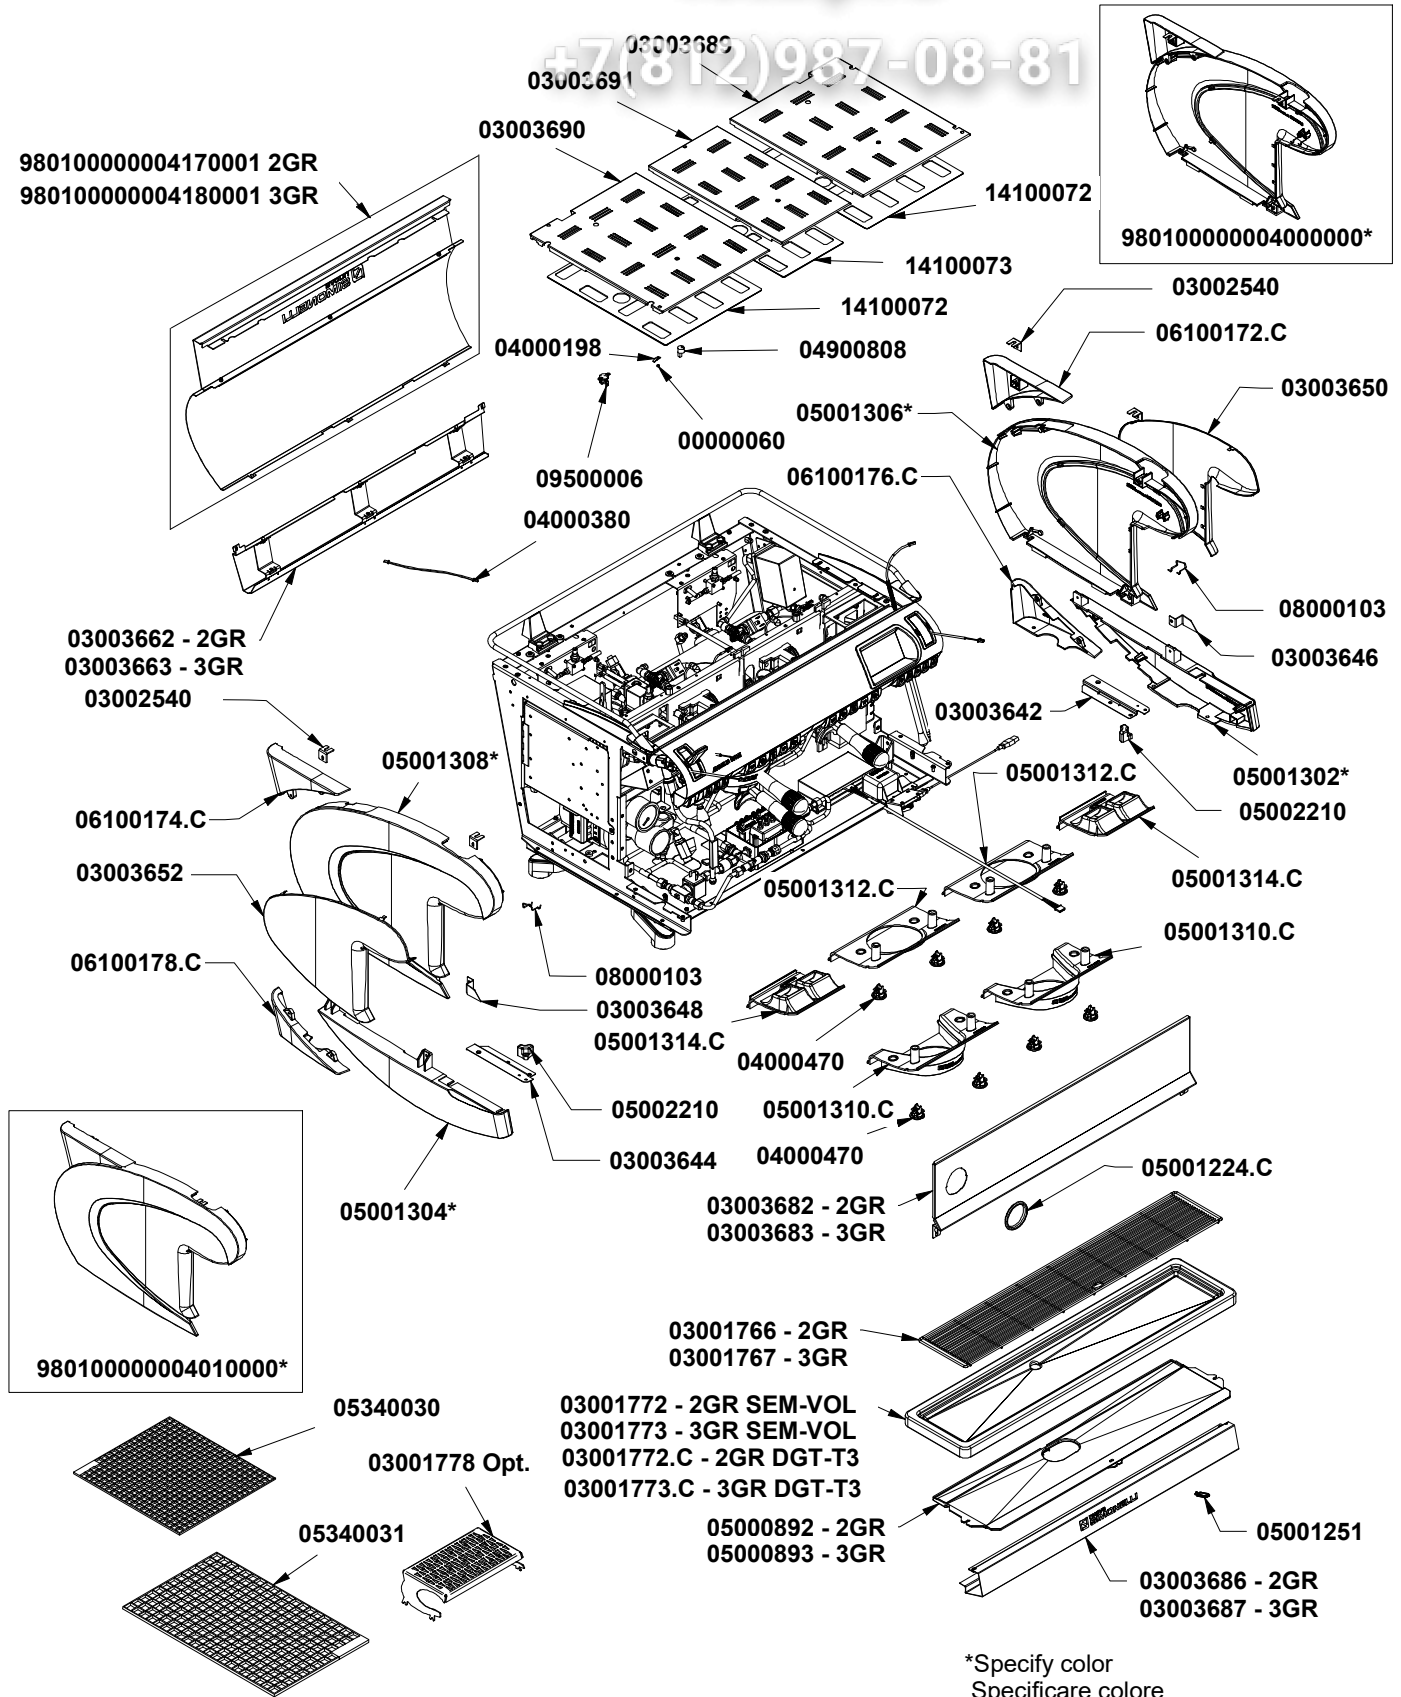

+7(812)987-08-81

*Specify color
Specificare colore

T.01