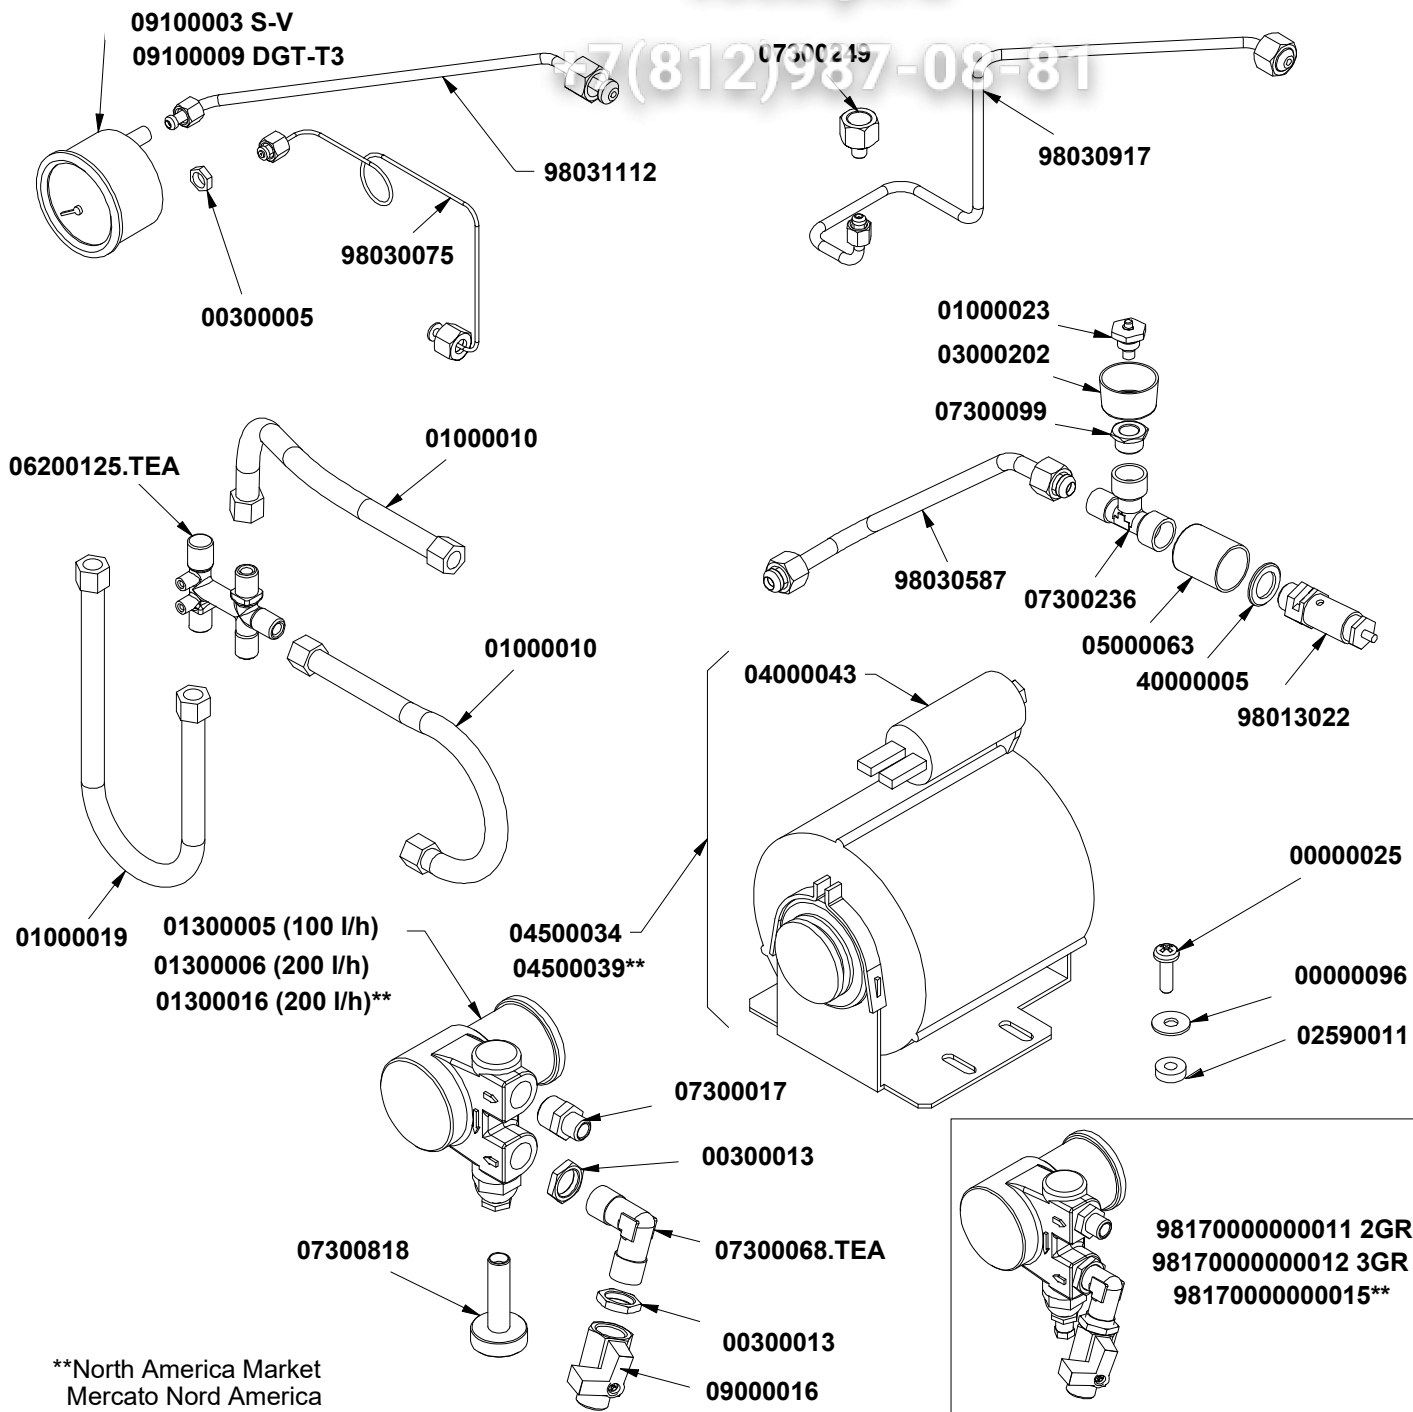

7(812)987-08-81

**North America Market
Mercato Nord America

CODE	DESCRIPTION	DESCRIPTION
01000113	FILLING PIPE L=1500	TUBO INGRESSO L=1500
01000030	FILLING PIPE L=500	TUBO INGRESSO L=500
01000127	DRAINING PIPE	TUBO SCARICO
00000133	STAINLESS STEEL CLAMP	FASCETTA INOX
05000763	DRAIN FITTING 3/4 Fx19mm	RACCORDO SCARICO 3/4 Fx19mm
98230000000417	COMPLETE INSTALLATION BAG	SACCHETTO COMP. INSTALLAZIONE