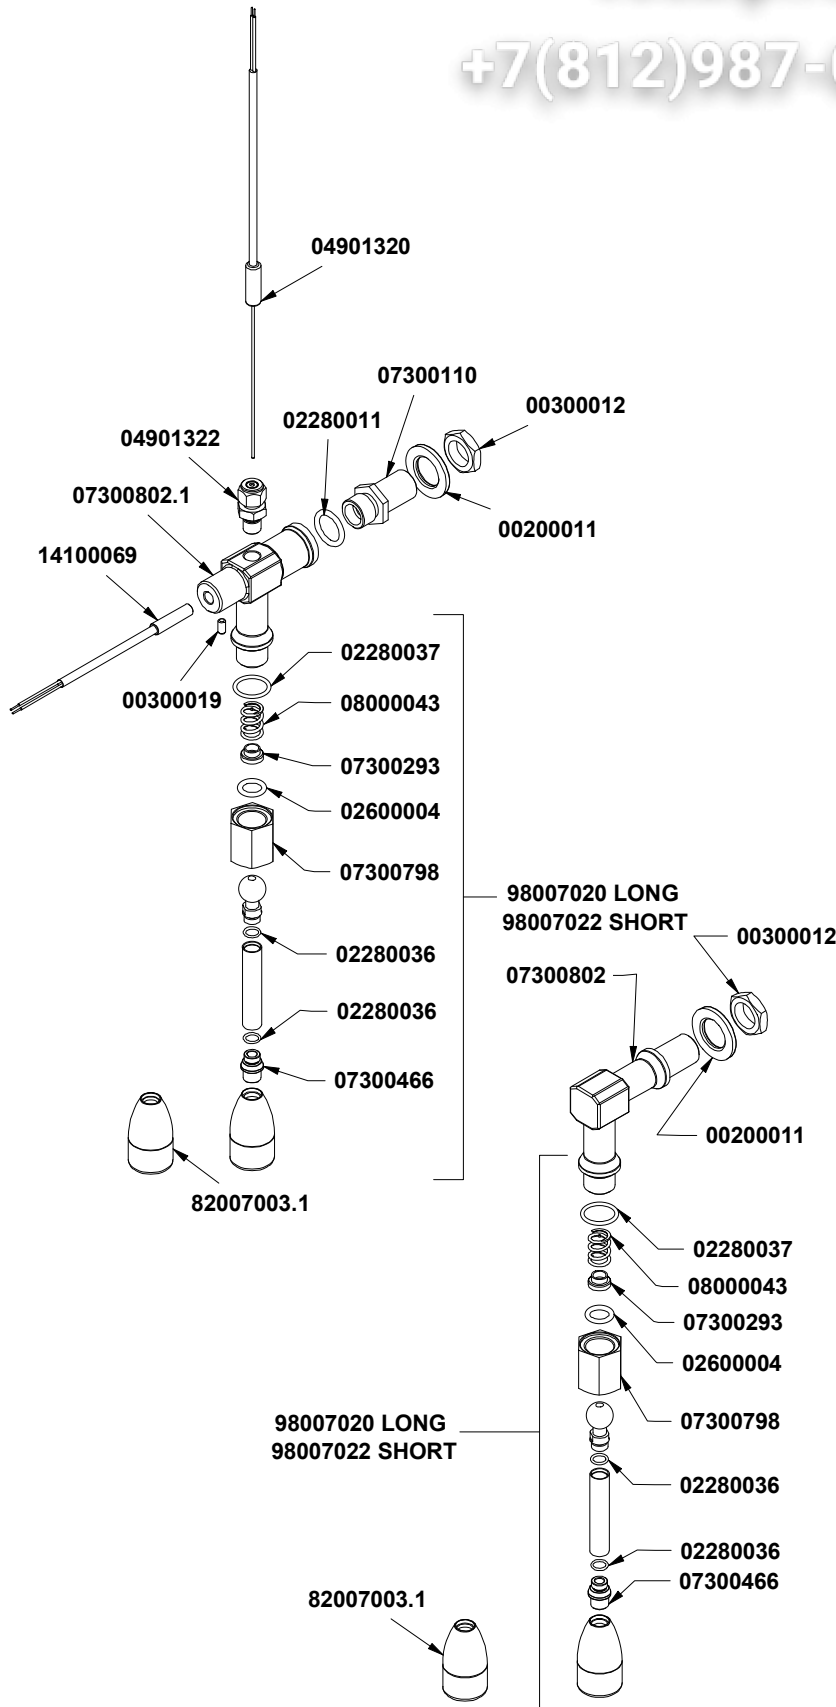

+7(812)987-08-81

T.08