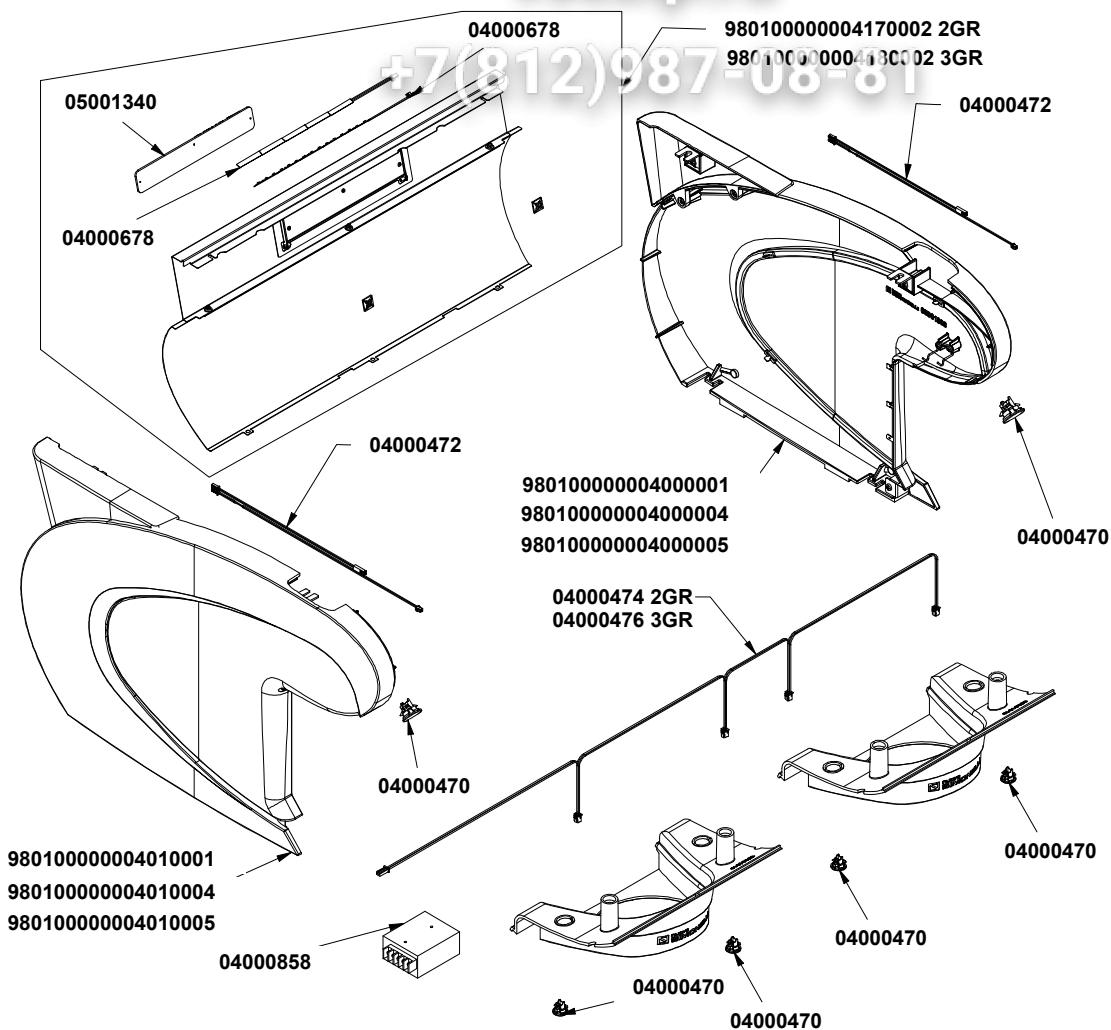

+7(812)987-08-81

CODE	DESCRIPTION	DESCRIZIONE
04000478	COMPLETE LIGHTS WIRING S-V	CABLAGGIO COMPLETO LUCI S-V
04000473	REAR LIGHTS WIRING	CABLAGGIO LUCI RETRO

WIFI KIT PARTS DIGIT-T3 - KWIFI008

Diagram showing the WiFi module cable assembly. Key components and their codes are:

- 00000054
- 00000011
- 00000089
- 9816010000071

CODE	DESCRIPTION	DESCRIZIONE
04000536	WIFI MODULE CABLE	CAVO MODULO WIFI