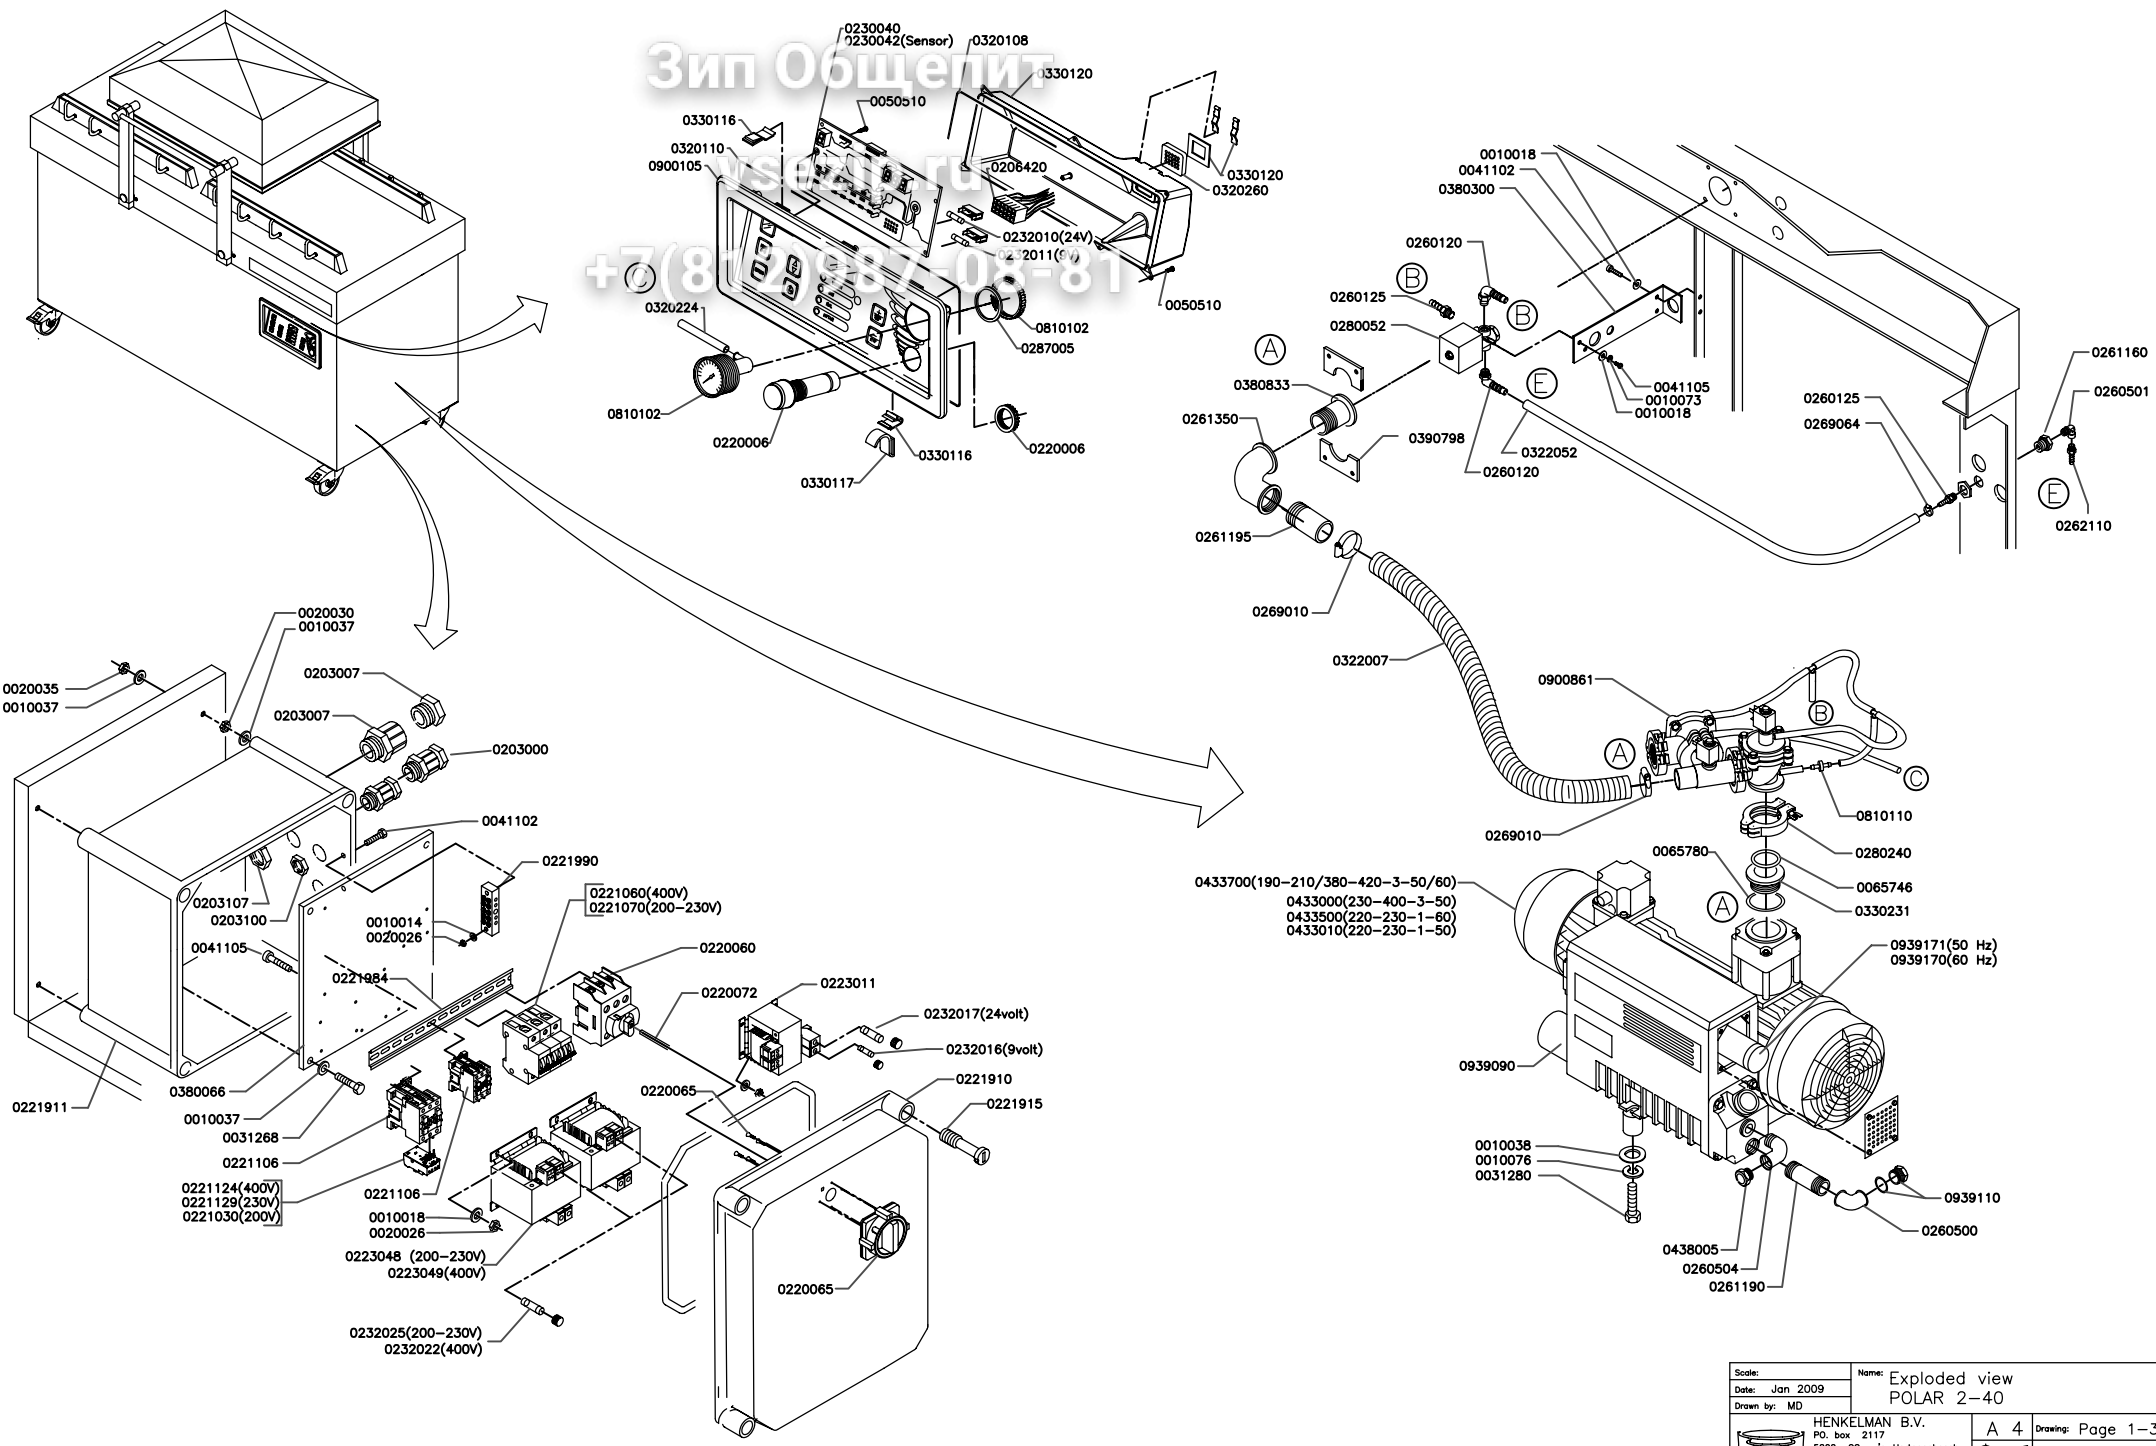

Зип Общежит

+7(812)987408-81

Scale:	Name:	Exploded view	
Date: Jan 2009	POLAR 2-40		
Drawn by: MD			
HENKELMAN B.V.		A 4 Drawing: Page 1-3	
P.O. box 2117		Rev. no: 050	
5202 CC 's-Hertogenbosch			
Tel. ++31(0)73 - 6213671			
Fax ++31(0)73 - 6221318			
The Netherlands