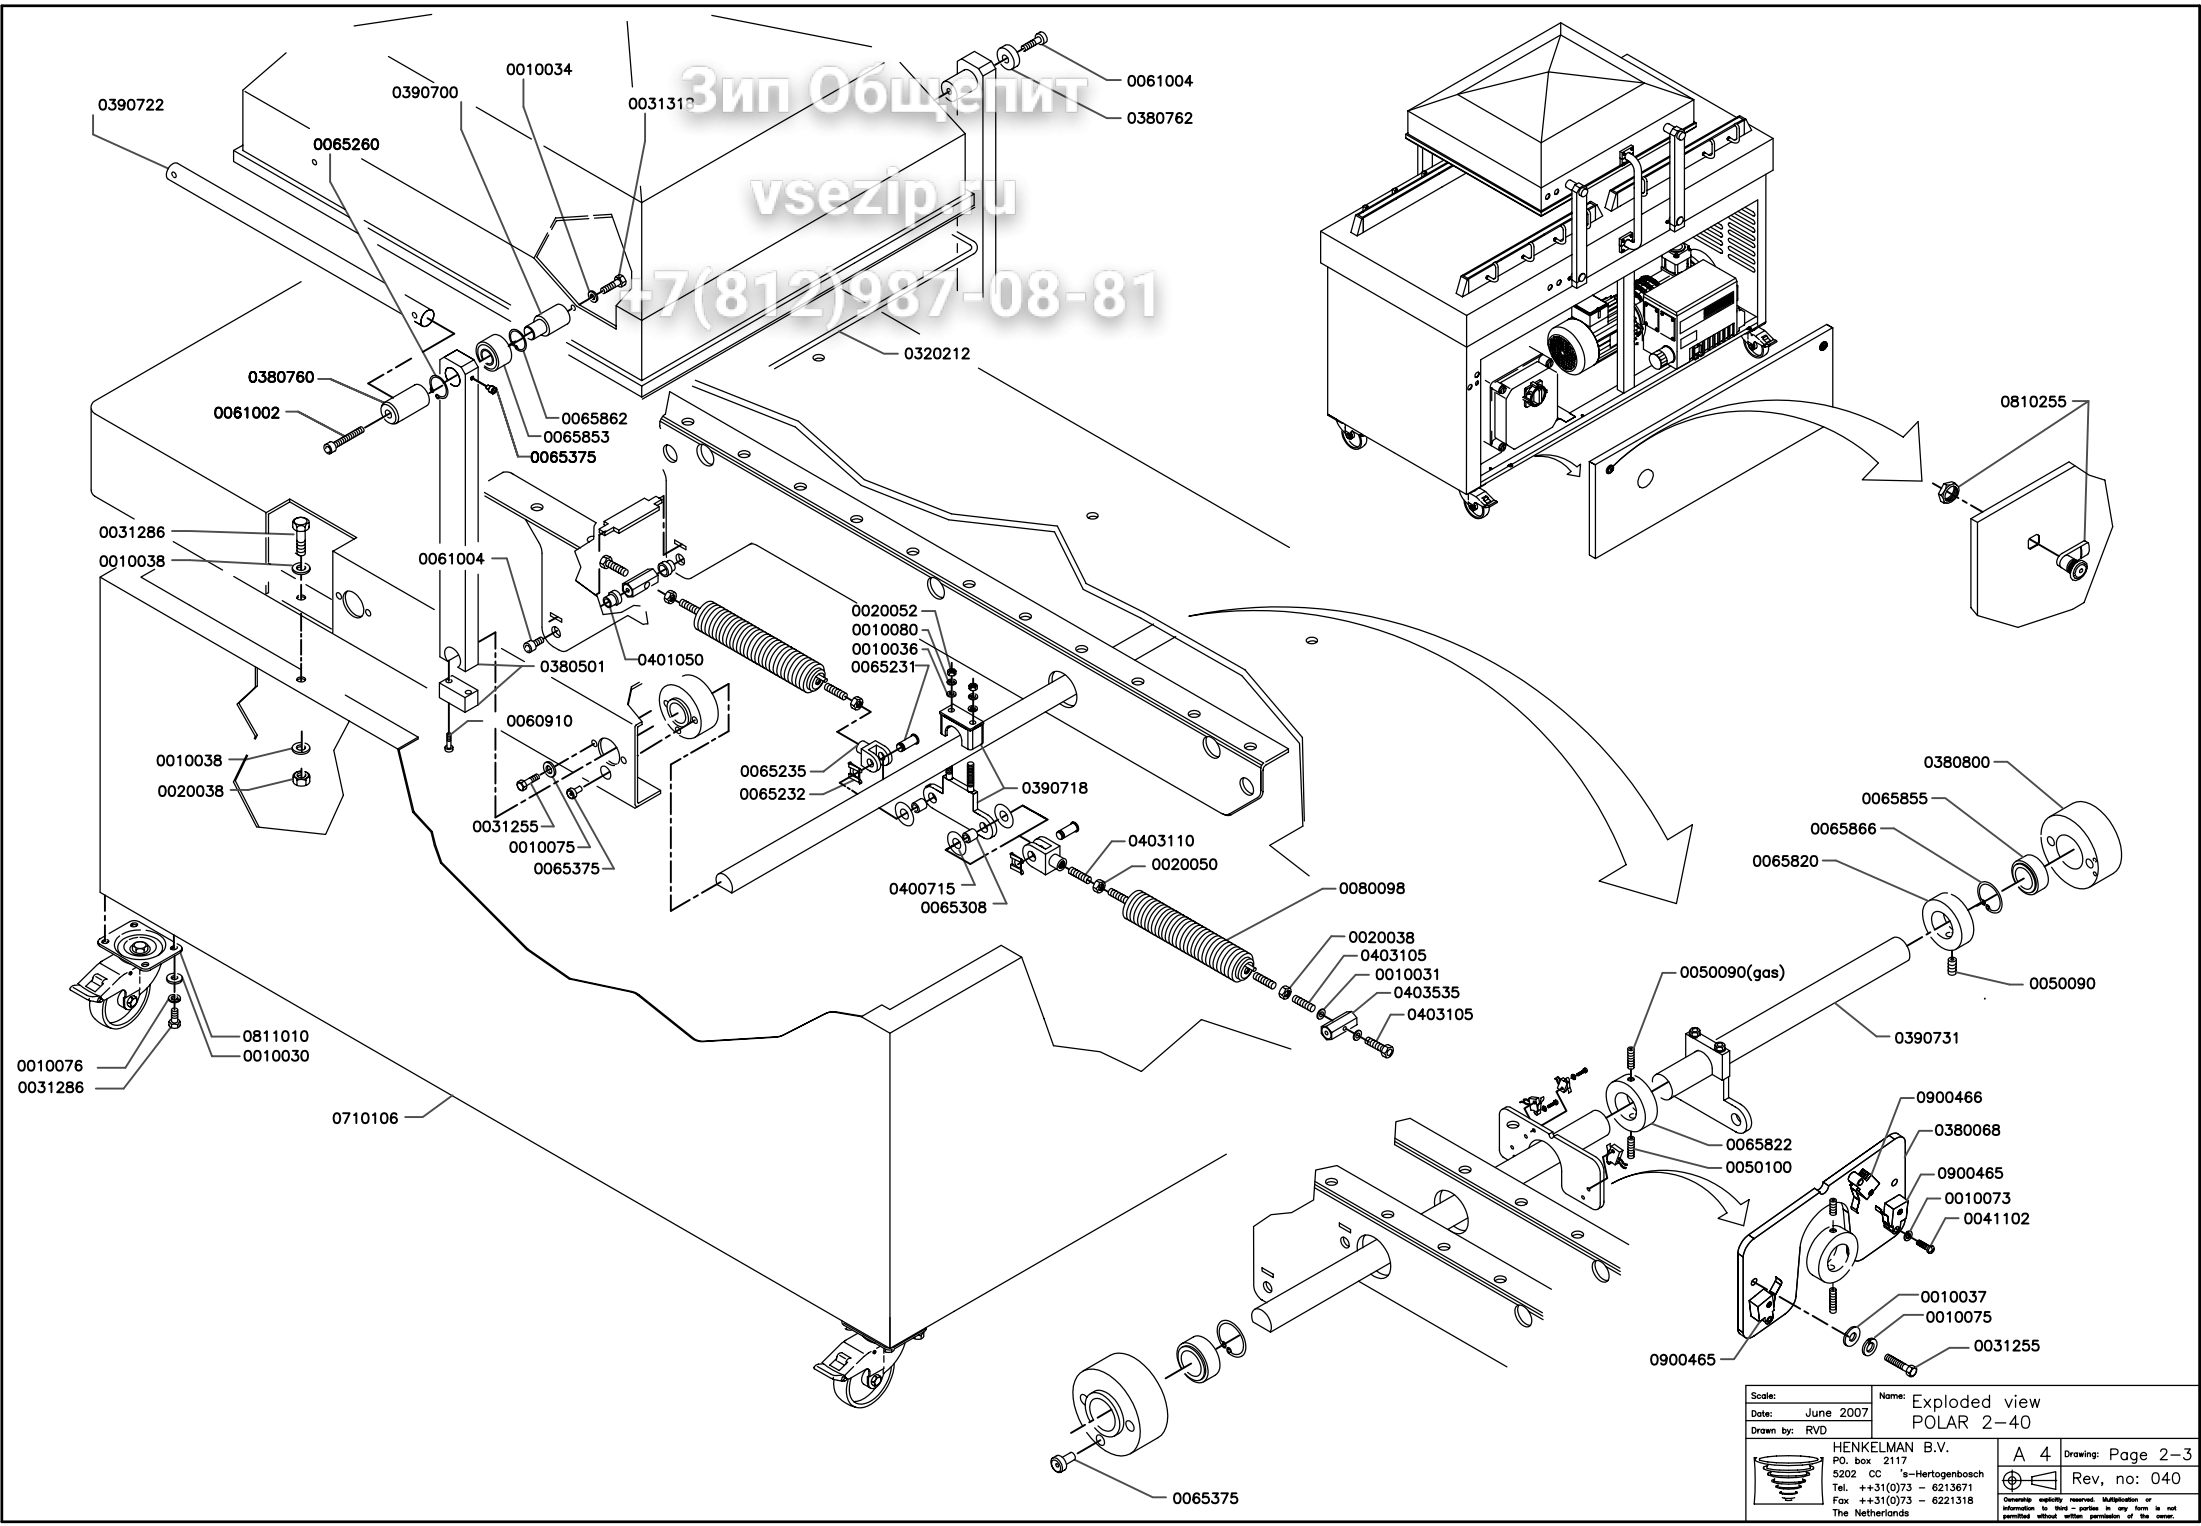

Вип Общежит  
 vsezip.ru  
 +7(812)987-08-81

Scale:	Name: Exploded view
Date: June 2007	POLAR 2-40
Drawn by: RVD	
 HENKELMAN B.V. P.O. box 2117 5202 CC 's-Hertogenbosch Tel. ++31(0)73 - 6213671 Fax ++31(0)73 - 6221318 The Netherlands	A 4 Drawing: Page 2-3
	Rev, no: 040
	<small>           Ownership liability reserved. Multiplication or            information in third parties in any form is not            permitted without written permission of the owner.         </small>

Зип Одепит

vsezip.ru

+7(812)987-08-81

(CS) = CUT- OFF SEAL  
(DS) = DOUBLE SEAL  
(8mm) = 8mm SEAL

Scale:	Name: Exploded view
Date: April 2007	POLAR 2-40
Drawn by: MD	
	HENKELMAN B.V. P.O. box 2117 5202 CC 's-Hertogenbosch Tel. ++31(0)73 - 6213671 Fax ++31(0)73 - 6221318 The Netherlands
A 4	Drawing: Page 3-3
	Rev, no: 040
<small>Ownership explicitly reserved. Multiplication or information to third parties in any form is not permitted without written permission of the owner.</small>	