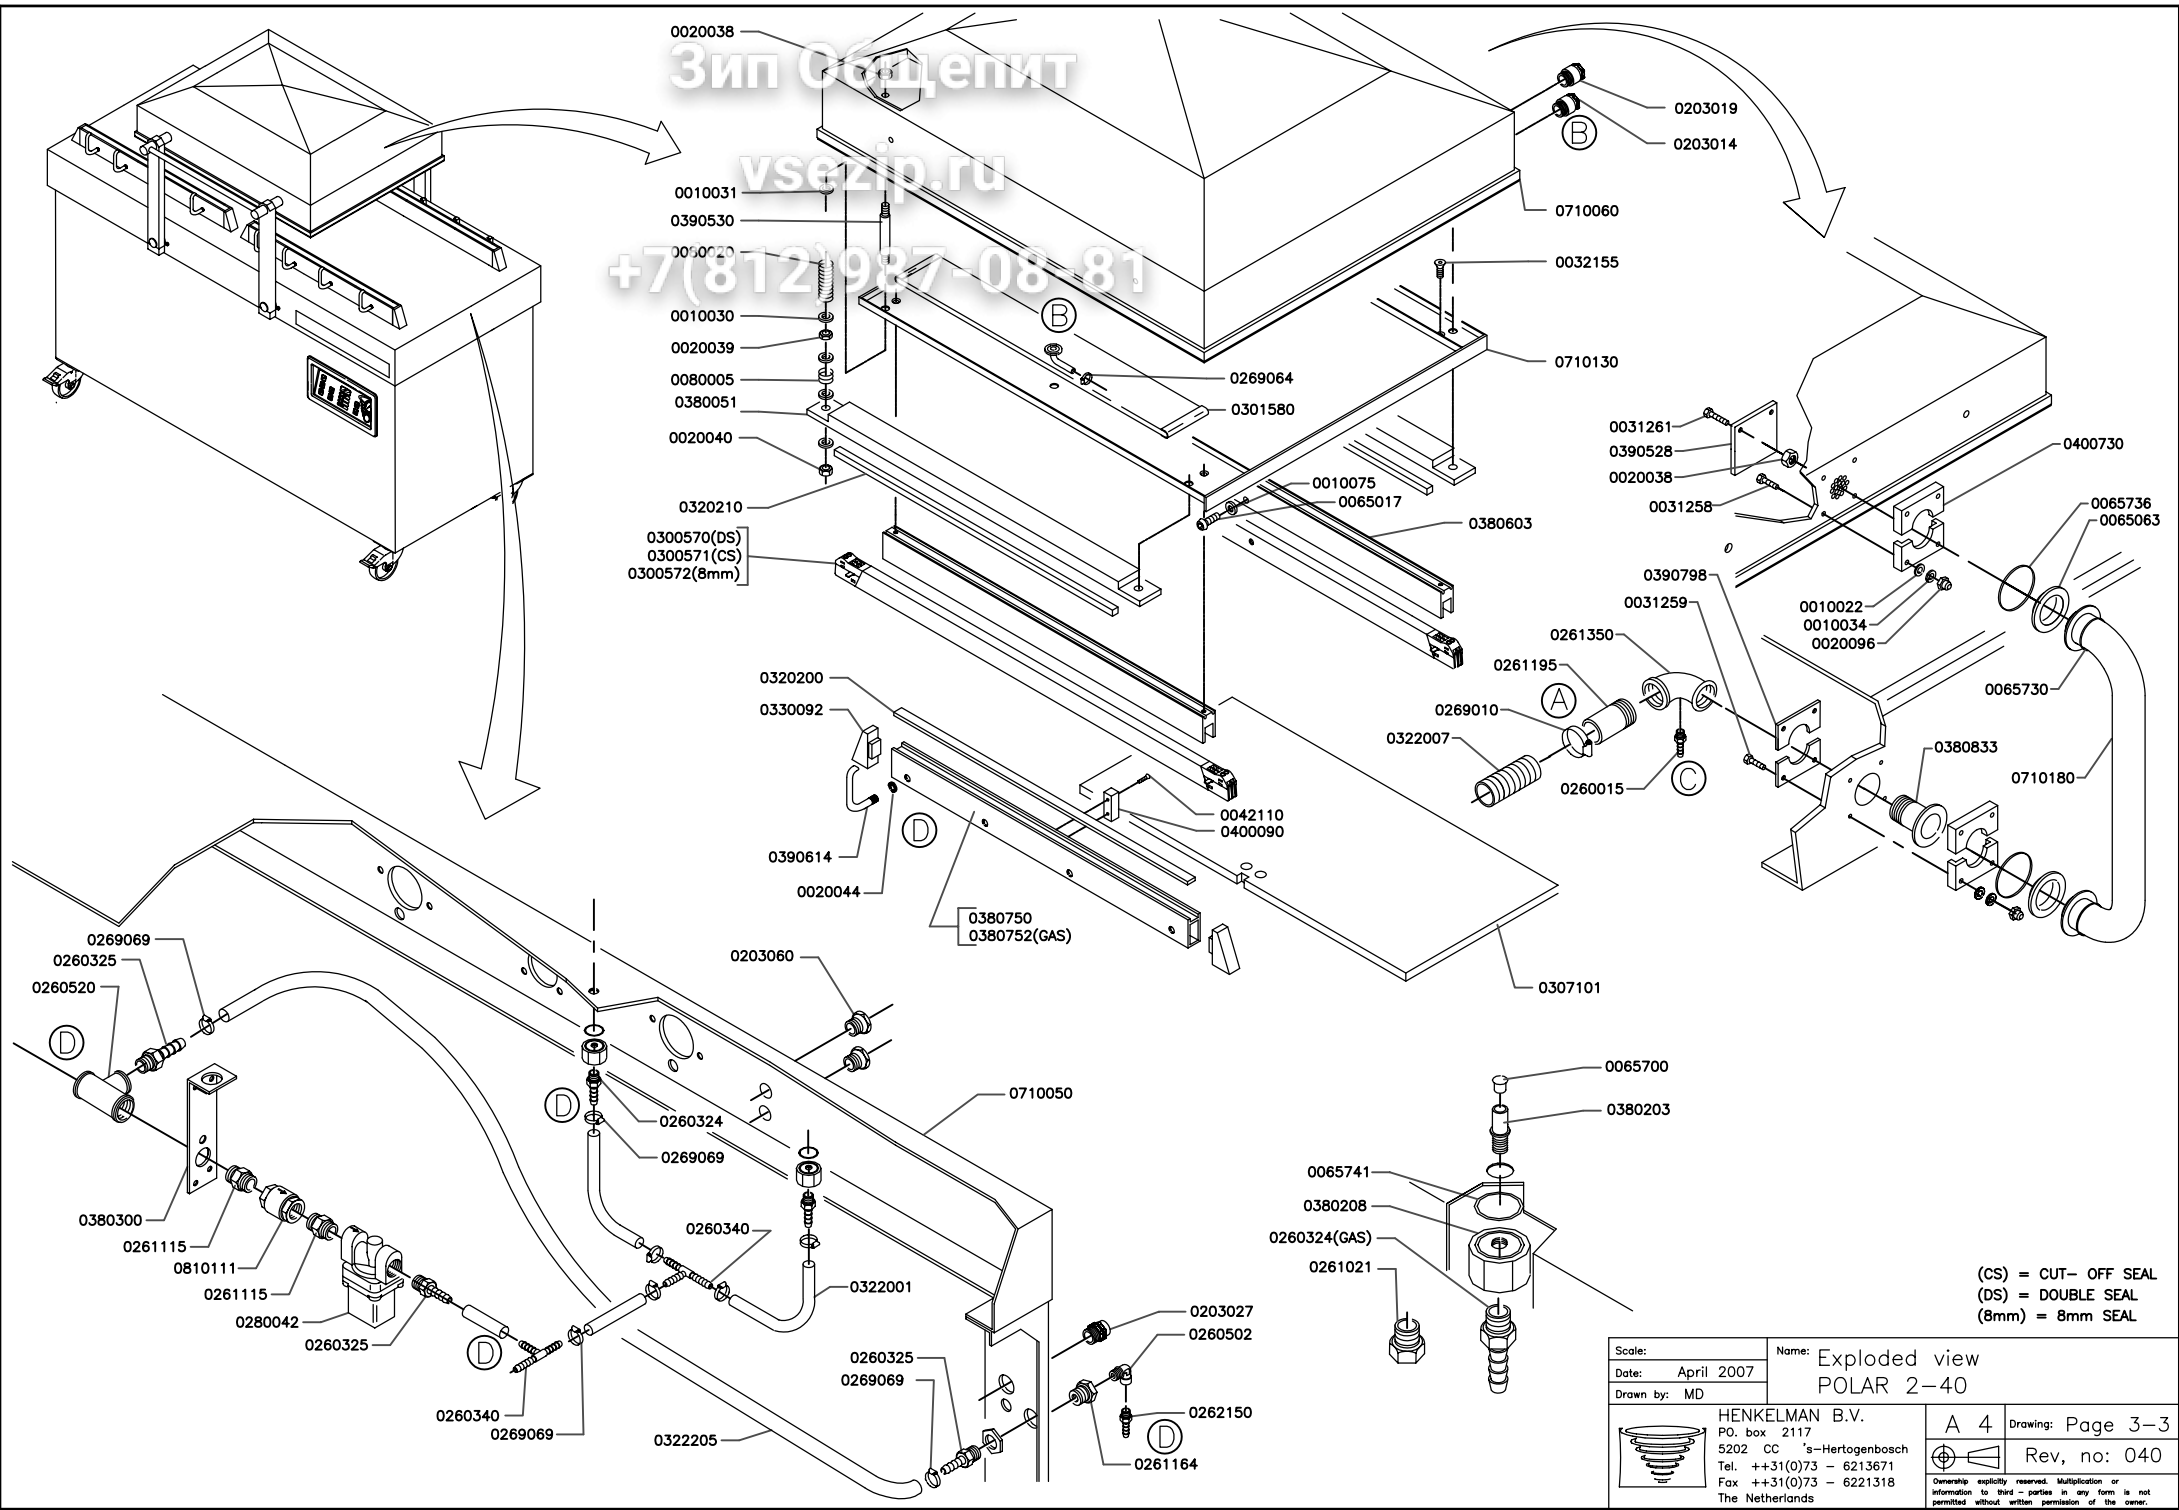

Вип Общежит  
 vsezip.ru  
 +7(812)987-08-81

Scale:	Name: Exploded view
Date: June 2007	POLAR 2-40
Drawn by: RVD	
 HENKELMAN B.V. P.O. box 2117 5202 CC 's-Hertogenbosch Tel. ++31(0)73 - 6213671 Fax ++31(0)73 - 6221318 The Netherlands	A 4 Drawing: Page 2-3
	Rev, no: 040
	<small>           Ownership liability reserved. Multiplication or            information in third parties in any form is not            permitted without written permission of the owner.         </small>

Зип Одепит

vsezip.ru

+7(812)987-08-81

(CS) = CUT- OFF SEAL  
(DS) = DOUBLE SEAL  
(8mm) = 8mm SEAL

Scale:	Name: Exploded view
Date: April 2007	POLAR 2-40
Drawn by: MD	
	HENKELMAN B.V. P.O. box 2117 5202 CC 's-Hertogenbosch Tel. ++31(0)73 - 6213671 Fax ++31(0)73 - 6221318 The Netherlands
A 4	Drawing: Page 3-3
	Rev, no: 040
<small>Ownership explicitly reserved. Multiplication or information to third parties in any form is not permitted without written permission of the owner.</small>	