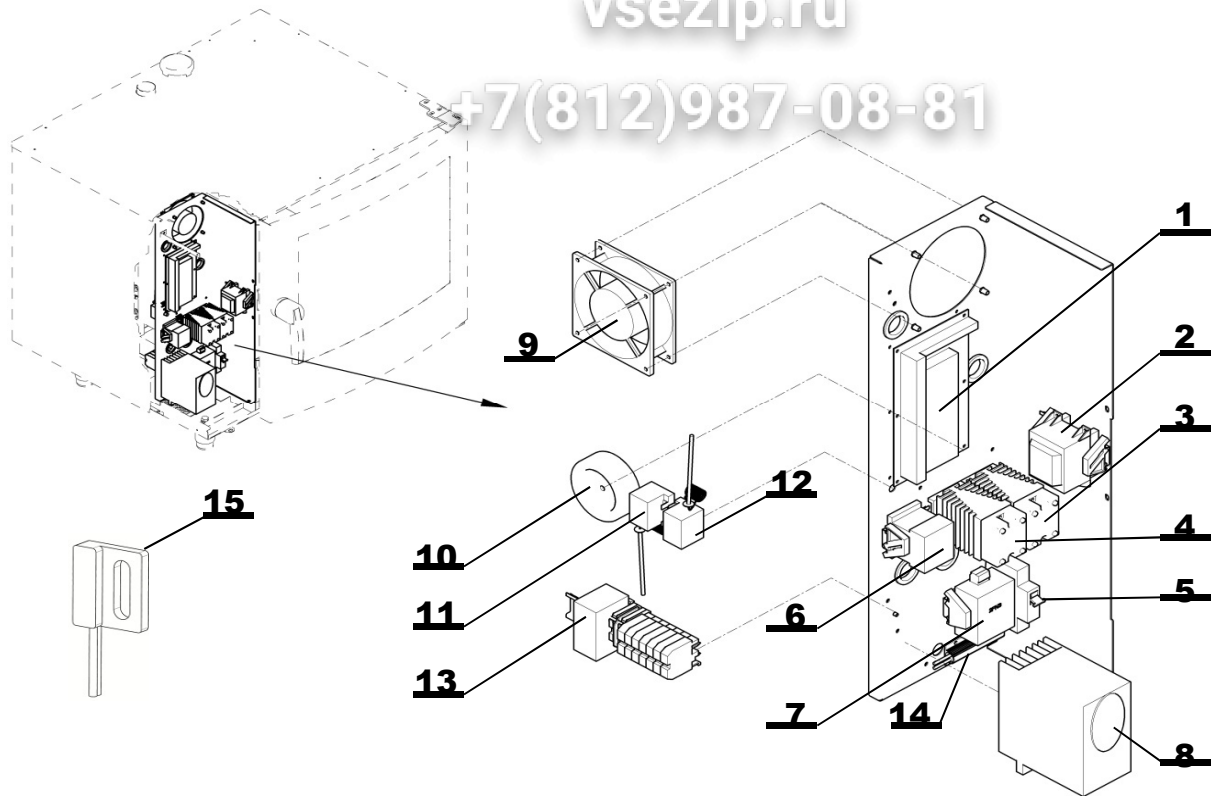

3 тип Общепит

CONTROL PANEL

vsezip.ru

+7(812)987-08-81

Position	Code	Name	For type of combi steamer			
			B611i	B611b	O611i	O611b
1	AC21-1205/CH1	WHOLE LEFT CORNER WITH ELECTRONIC 611-BLUE	•	•		
1	AC21-1206/CH1	WHOLE LEFT CORNER WITH ELECTRONIC 611-ORANGE			•	•
2	XC10-2000	ELECTRONIC BOARD SET VISION-BLUE Freescale 2011	•	•		
2	XC10-2100	ELECTRONIC BOARD SET VISION-ORANGE Freescale 2011			•	•
3	EA05-0052	USB CABLE	•	•	•	•
4	SP21-0001	USB COVER	•	•	•	•
5	AP10-0021	COVER OF ELECTRONICS	•	•	•	•
6	EA13-0151	AUXILIARY LOUD-SPEAKER	•	•	•	•

Note:

1	AC21-1205/S/CH1	LEFT CORNER PLATE 6 - BLUE WITH USB CONNECTOR	•	•		
1	AC21-1206/S/CH1	LEFT CORNER PLATE 6 - ORANGE WITH USB CONNECTOR			•	•

Position	Code	Name	For type of combi steamer			
			B611i	B611b	O611i	O611b
1	EA14-0080	POWER SUPPLY BOARD VISION -R04.1	•	•		
2	EA13-0008	TRANSFORMER TRONIC 17V	•	•		
3	EA02-0203	SOLID STATE RELAY SOB965660		•		
4	EA02-0203	SOLID STATE RELAY SOB965660	•	•		
5	EA03-0016	CIRCUIT BREAKER	•	•		
6	EA02-0004	CONTACTOR (LC1D25P7)	•	•		
7	EA13-0109	SUPPRESSOR	•	•		
8	EA13-0400	FREQUENCY CONVERTER	•	•		
9	ZA21-0007	FAN SUNNON	•	•		
10	EA13-0011	TOROIDAL TRANSFORMER 230V/11,5V	•	•		
11	EA04-0011	THERMAL FUSE BOILER 140 °C		•		
12	EA04-0012	THERM. FUSE FOR SPACE 360°C	•	•		
13	EA13-0057	SUPPRESSION COMPONENT FC611	•	•		
14	EA16-0041	RESISTOR VW3TR342150RJ	•	•		
15	EA01-0015	DOOR SWITCH 623, 611, 1011	•	•		