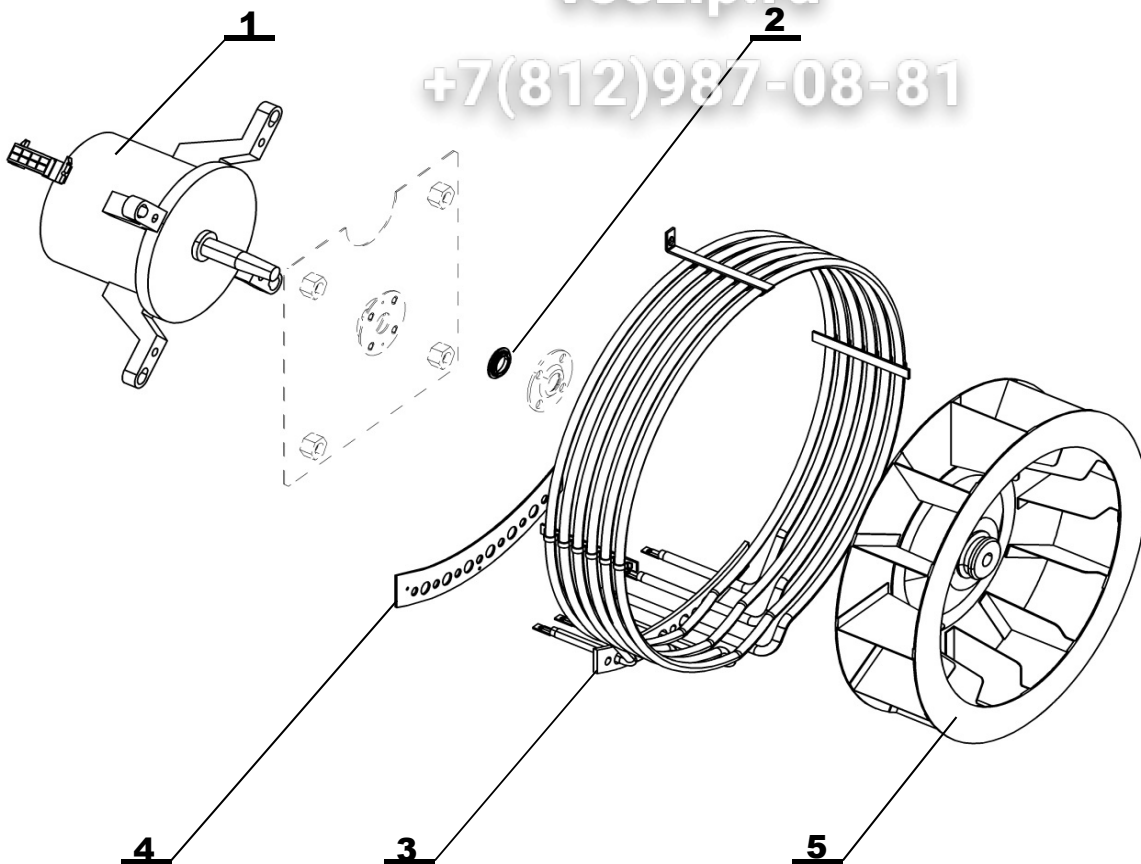

Position	Code	Name	For type of combi steamer			
			B611i	B611b	O611i	O611b
1	EA11-0014	MOTOR HANNING L9 EB30	•	•	•	•
2	AX00-0006	MOTOR SEAL	•	•	•	•
3	AX00-0005	HEATING ELEMENT 611 9kW	•	•	•	•
4	AX00-0008	SEAL	•	•	•	•
5	AX09-0001	VENTILATOR FAN ø 320mm	•	•	•	•

Note: